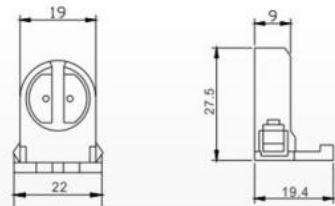

HD-1A(G5)
Material:
PC
Packing:3500pcs/ctn
G.W:10.5kgs
Ctn Size: 38X28X30cm