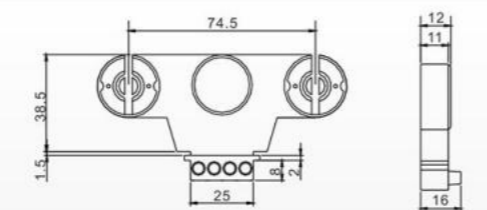

HB-25C(G13)
Push-out &
electron type
Material:
ABS PC
Packing:400pcs/ctn
G.W:10.1kgs
Ctn Size: 38X28X30cm