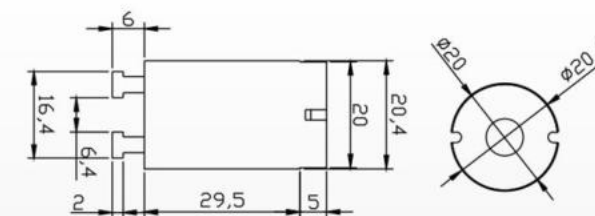

S-5
Material: PP
Packing: 1000pcs/ctn
G.W: 4.7kgs
Ctn Size: 44X23X22cm