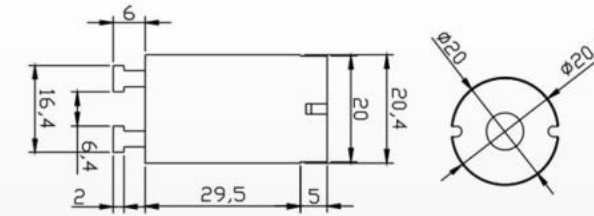

110V 平泡; 标准电容器, 棕色酚醛铜钉绝缘板
110V Big bulb.With normal condenser.
Copper nail and insulated plastic shell

S-15
Material:PC
Packing:1000pcs/ctn
G.W:5.7kgs
Ctn Size: 44X23X22cm