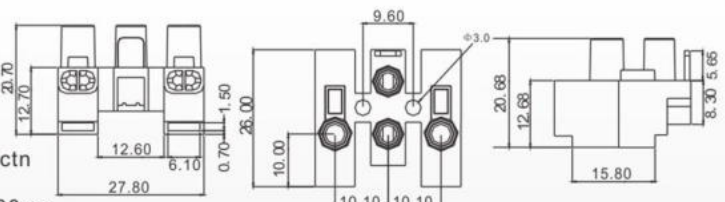

Material:
PA

Packing:1500pcs/ctn
G.W:13.3kgs
Ctn Size: 38X28X30cm