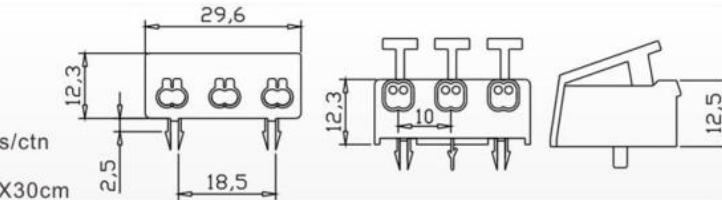

HA-38A(3P)
Material:
PC
Packing:1600pcs/ctn
G.W:14kgs
Ctn Size: 38X28X30cm