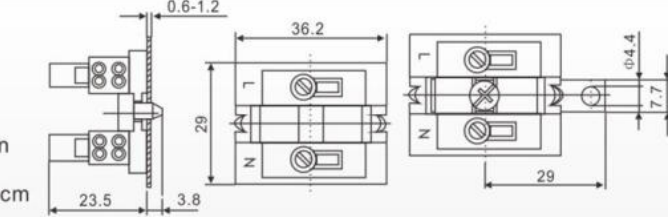

HA-29
Material:
PC
Packing:1200pcs/ctn
G.W:13.3kgs
Ctn Size: 38X28X30cm