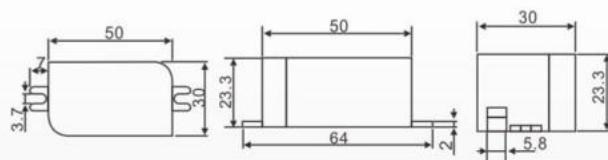

LED-9
Material:
PC
SIZE:64x30x23mm