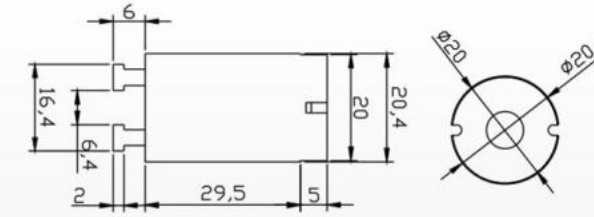

220V 平泡; 标准电容器, 棕色酚醛铝钉绝缘板
220V Big bulb.With normal condenser
Copper nail and insulated plastic shell

S-14
Material:PC
Packing:1000pcs/ctn
G.W:5.7kgs
Ctn Size: 44X23X22cm