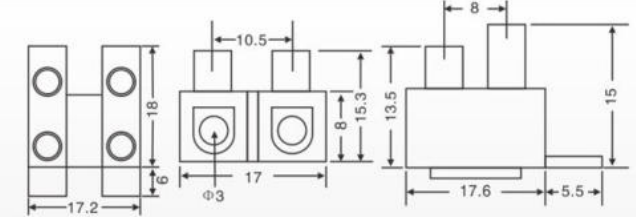

HA-5
(5A,6mm²)
Material:
PP PA