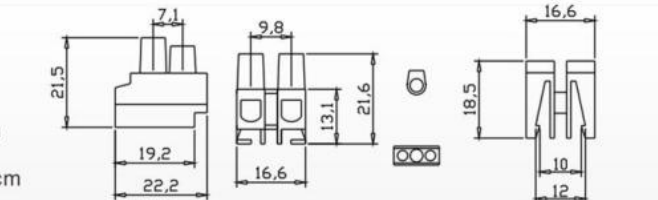

HA-36
(6¹¹)
Material:
PA
Packing:3000pcs/ctn
G.W:17.4kgs
Ctn Size: 38X28X30cm