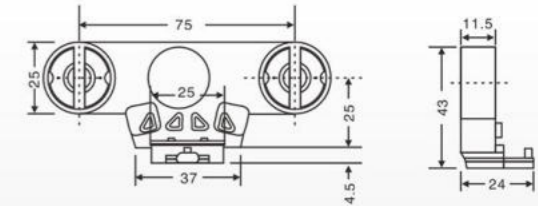

Material:ABS PC

HB-39A(G13)

Material:ABS PC

HB-9A(G13)  
Push-in &  
electron type

Material:  
ABS PC  
Packing:400pcs/ctn  
G.W:10.1kgs  
Ctn Size: 38X28X30cm

HB-9B(G13)  
Push-in &  
inductance type

Material:  
ABS PC  
Packing:400pcs/ctn  
G.W:8.7kgs  
Ctn Size: 38X28X30cm