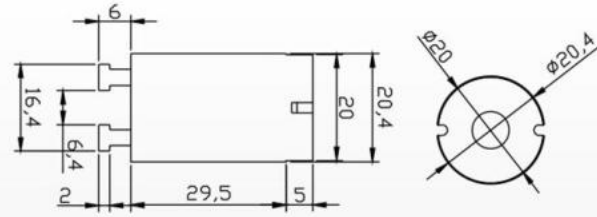

S-7  
Material:PP  
Packing:1000pcs/ctn  
G.W:4.7kgs  
Ctn Size: 44X23X22cm

220V 平泡; 无电容器, 棕色酚醛铝钉绝缘板  
220V Big bulb.Without condenser.  
Aluminum nail and insulated plastic shell

S-8  
Material:PP  
Packing:1000pcs/ctn  
G.W:4.7kgs  
Ctn Size: 44X23X22cm