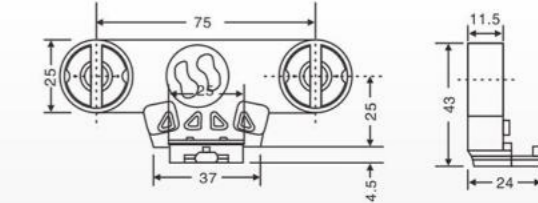

Material:ABS PC

HB-39A(G13)

Material:ABS PC

HB-9A(G13)  
Push-in &  
electron type

Material:  
ABS PC  
Packing:400pcs/ctn  
G.W:10.1kgs  
Ctn Size: 38X28X30cm

HB-9B(G13)  
Push-in &  
inductance type

Material:  
ABS PC  
Packing:400pcs/ctn  
G.W:8.7kgs  
Ctn Size: 38X28X30cm