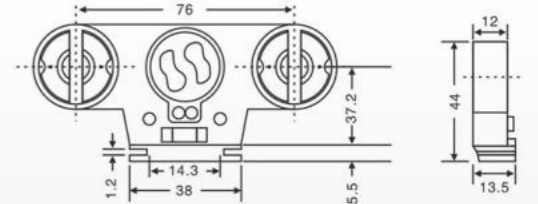

Material:
ABS PC
Packing:400pcs/ctn
G.W:8.3kgs
Ctn Size: 38X28X30cm

HB-20C(G13)
Push-out &
electron type