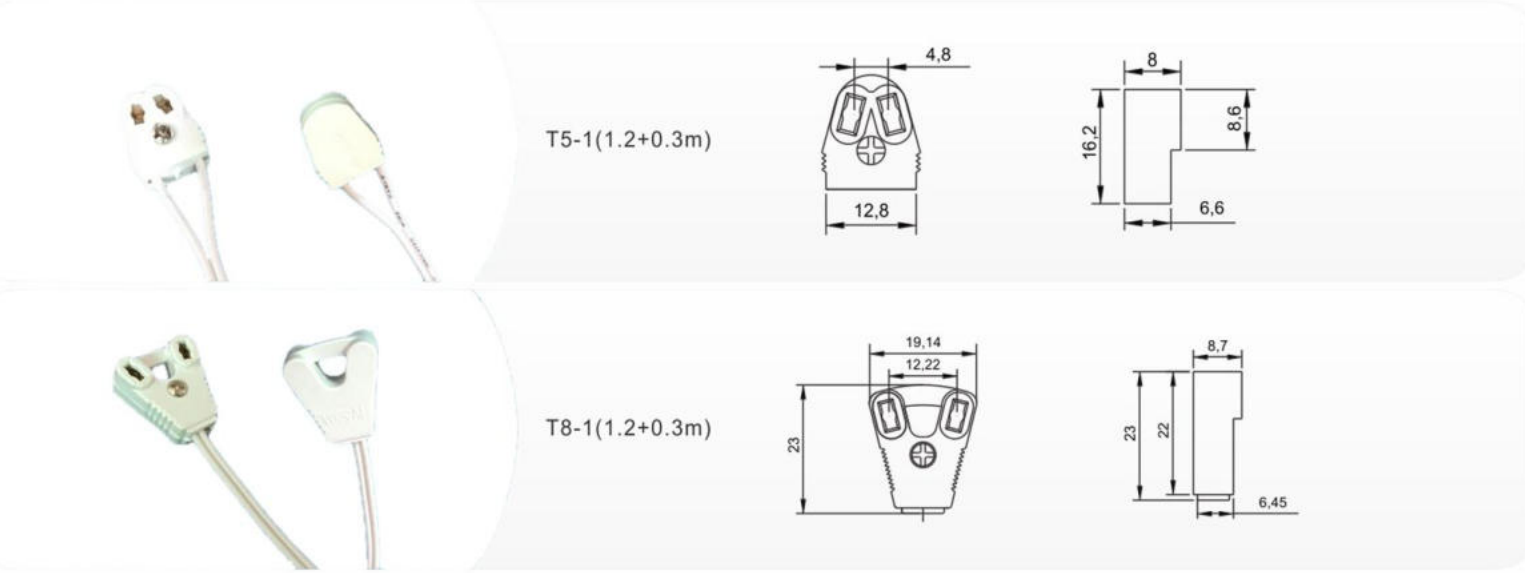

灯箱线 LIGHTBOX WIRE