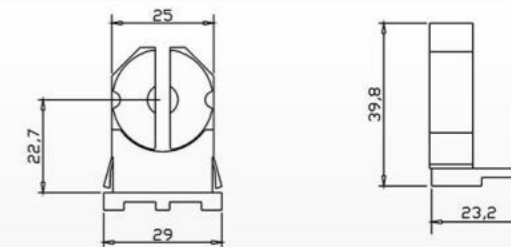

HB-32A(G13)
Material:
ABS PC
Packing:1500pcs/ctn
G.W:9.8kgs
Ctn Size: 38X28X30cm