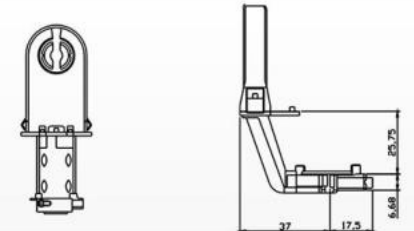

HB-28B(G13)
Material:
Cramic ABS PC

HB-31EA(G13)
Material:
ABS PC

HB-31EB(G13)
Material:
ABS PC

HB-33EA(G13)
Material:
ABS PC

HB-33EB(G13)
Material:
ABS PC