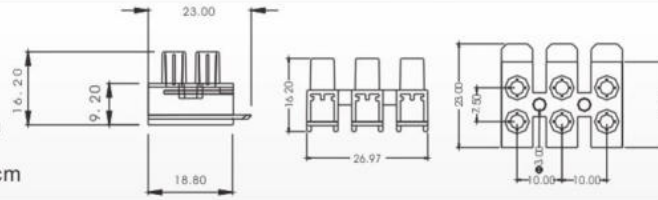

HA-30
(H-5A,6mm²)
Material:
PP PA
Packing:2500pcs/ctn
G.W:17.6kgs
Ctn Size: 38X28X30cm