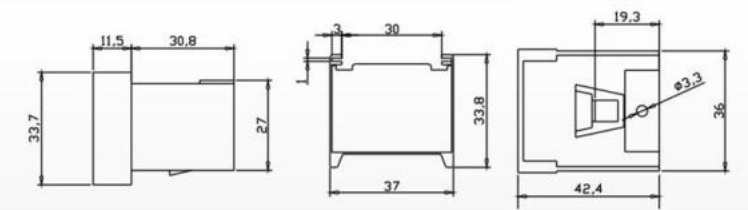

H-21A
Material:
ABS PC