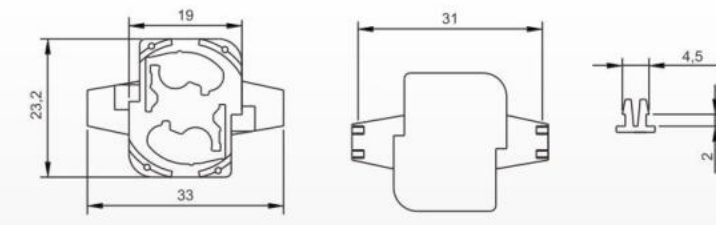

HN-13A  
Material:  
PP ABS PC  
Packing:1200pcs/ctn  
G.W:6.1kgs  
Ctn Size: 38X28X30cm

HN-15A  
Material:  
PP ABS PC  
Packing:4500pcs/ctn  
Ctn Size: 38X28X30cm

HN-18A  
Material:  
ABS PC

HN-18B  
Material:  
ABS PC