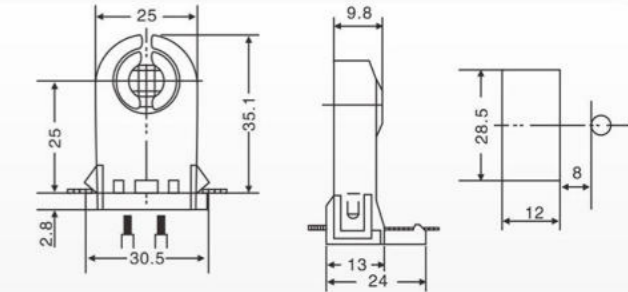

HB-16A(G13)
Material:
ABS PC
Packing:1600pcs/ctn
G.W:8.9kgs
Ctn Size: 38X28X30cm