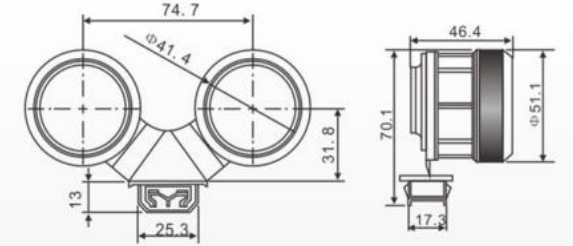

CM-2(E40)
Material:
Ceramic

CM-4(G5.3)
Material:
Ceramic

CM-5(G9)
Material:
Ceramic

CM-6(G9)
Material:
Ceramic