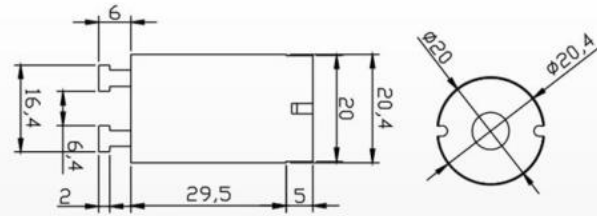

220V 平泡; 无电容器, 棕色酚醛铝钉绝缘板
220V Big bulb.Without condenser.
Copper nail and insulated plastic shell

S-10
Material:PP
Packing:1000pcs/ctn
G.W:4.7kgs
Ctn Size: 44X23X22cm