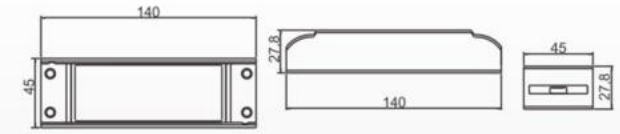

LED-12C
Material:
PC
SIZE:140x45x28mm