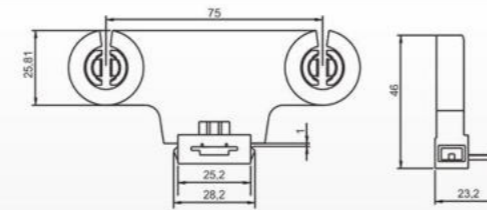

HB-49E(G13)
Push-out &
electron type
Material:
ABS PC
Packing:400pcs/ctn
G.W:8.5kgs
Ctn Size: 38X28X30cm