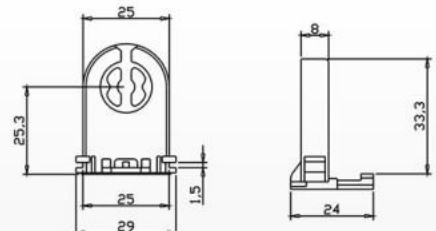

HB-33EB(G13)
Material:
ABS PC