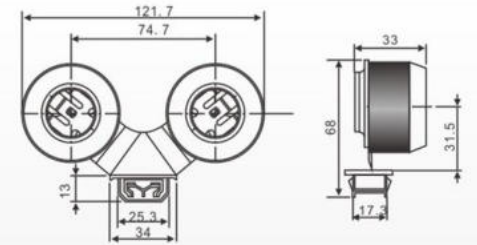

CM-2(E40)
Material:
Ceramic

CM-4(G5.3)
Material:
Ceramic

CM-5(G9)
Material:
Ceramic

CM-6(G9)
Material:
Ceramic