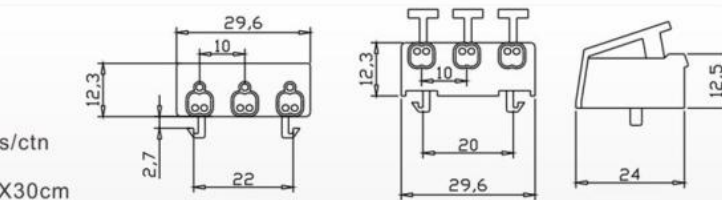

HA-38(3P)
Material:
PA+PC
Packing:1600pcs/ctn
G.W:14kgs
Ctn Size: 38X28X30cm