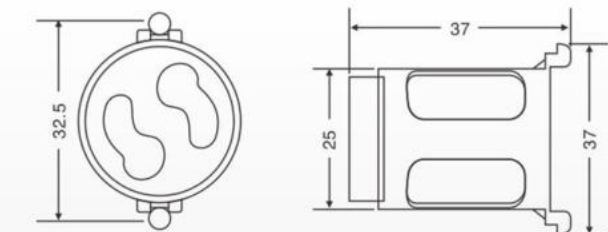

Material:  
PP ABS PC

Packing:1300pcs/ctn  
G.W:6.6kgs  
Ctn Size: 38X28X30cm

HN-4A

Material:  
PP ABS PC

Packing:1200pcs/ctn  
G.W:5.1kgs  
Ctn Size: 38X28X30cm

HN-5A  
Material:  
PP ABS PC  
Packing:1800pcs/ctn  
G.W:8kgs  
Ctn Size: 38X28X30cm