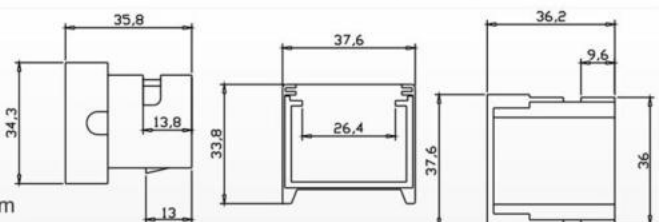

H-16  
Material:  
ABS PC  
Packing:500pcs/ctn  
G.W:4.1kgs  
Ctn Size: 38X28X30cm

H-18  
Material:  
PP ABS PC  
Packing:340pcs/ctn  
G.W:2.9kgs  
Ctn Size: 38X28X30cm

H-19  
Material:  
ABS PC

H-21  
Material:  
ABS PC  
Packing:500pcs/ctn  
G.W:5.5kgs  
Ctn Size: 38X28X30cm