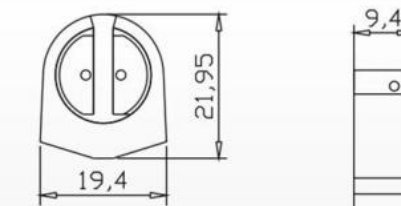

HD-2C(G5)
Material:
PC
Packing:5000pcs/ctn
G.W:12.1kgs
Ctn Size: 38X28X30cm