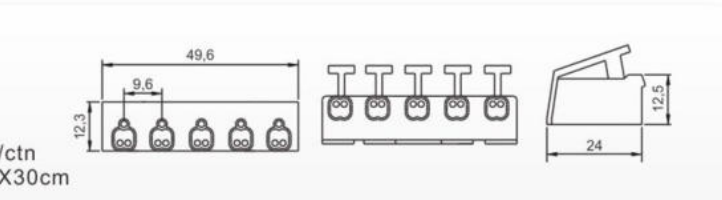

HA-38C(5P)
Material:
PC+PA
Packing:800pcs/ctn
Ctn Size: 38X28X30cm