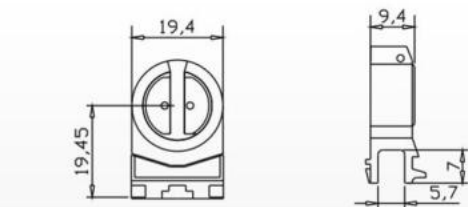

HD-17(G5)  
Material:  
PC

HD-18(G5)  
Material:  
PC

HD-22A(G5)  
Material:  
PC ABS

HD-18B(G5)  
Material: PC

Technical drawings showing dimensions: 47.49, 11.5, 36, 19.2, 26.

HD-20(G5)  
Material: PC

Technical drawings showing dimensions: 87.05, 76.4, 58, 11.6, 93.97, 58.97.