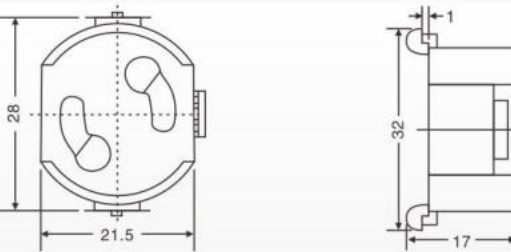

HN-7A
Material:
PP ABS PC
Packing:3200pcs/ctn
G.W:10.6kgs
Ctn Size: 38X28X30cm