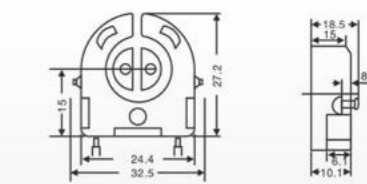

HC-5A(G13)
Material:
PP ABS PC
Packing:2000pcs/ctn
G.W:13kgs
Ctn Size: 38X28X30cm