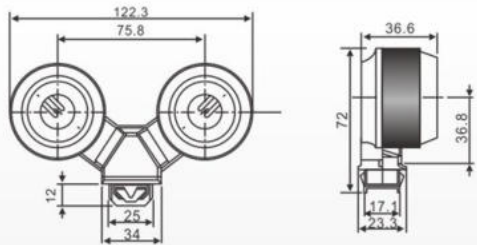

CM-2(E40)
Material:
Ceramic

CM-4(G5.3)
Material:
Ceramic

CM-5(G9)
Material:
Ceramic

CM-6(G9)
Material:
Ceramic