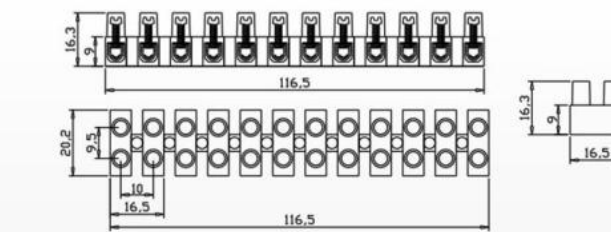

JP-PA9-HDS(12P)
(24A,450V)
Highback,With Spring
Material:
PA,Steel Insert