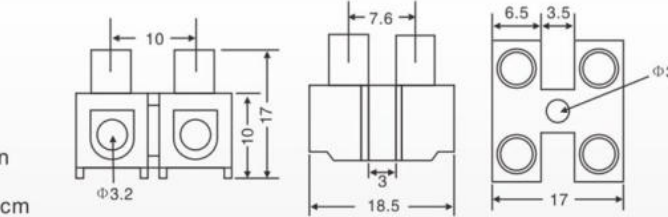

HA-33  
(2.5<sup>□</sup>)  
Material:  
PP PA

HA-2  
(5A,6mm<sup>2</sup>)  
Material:  
PP PA

HA-1  
(5A,6mm<sup>2</sup>)  
Material:  
PP PA

HA-2.5  
(5A,6mm<sup>2</sup>)  
Material:  
PP PA  
Packing:4000pcs/ctn  
G.W:19.1kgs  
Ctn Size: 38X28X30cm