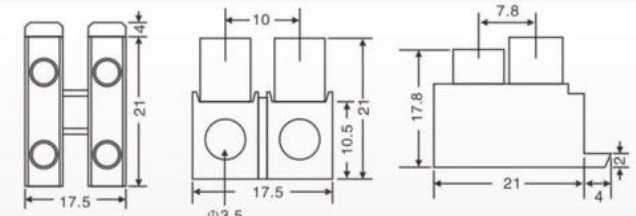

HA-6
(6A,6mm²)
Material:
PP PA