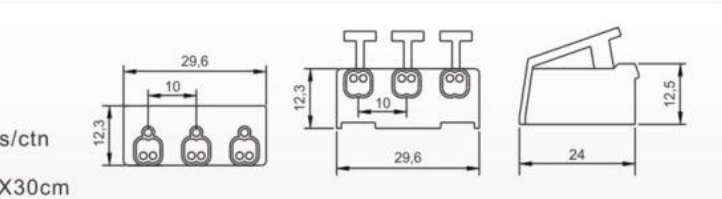

HA-38C(3P)
Material:
PA+PC
Packing:1600pcs/ctn
G.W:14kgs
Ctn Size: 38X28X30cm