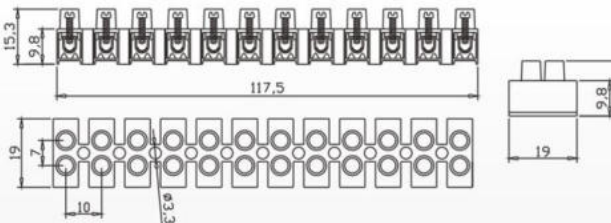

JP-PA7-B(12P)
(17.5A,450V)
Material:
PA,Steel Insert