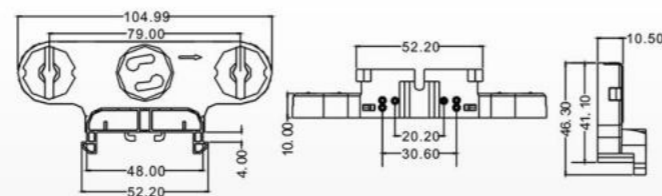

HB-38E(G13)
Push-out &
inductance type

Material:
PP ABS PC

Packing:350pcs/ctn
G.W:6.7kgs
Ctn Size: 38X28X30cm