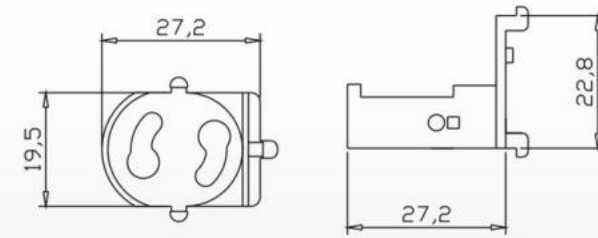

HN-20A
Material:
ABS PC
Packing:4000pcs/ctn
G.W:8.5kgs
Ctn Size: 38X28X30cm

HN-21A
Material:
ABS PC
Packing:4000pcs/ctn
G.W:9.2kgs
Ctn Size: 38X28X30cm

HN-21B
Material:
ABS PC
Packing:4000pcs/ctn
G.W:9.2kgs
Ctn Size: 38X28X30cm

HN-22A
Material:
ABS PC

HN-9A
Material:
ABS PC

HN-23A
Material:
ABS PC
Packing:2200pcs/ctn
G.W:7.2kgs
Ctn Size: 38X28X30cm

HN-52A
Material:
ABS PC PBT

H-6
Material:
ABS PC
Packing:120pcs/ctn
G.W:3.4kgs
Ctn Size: 38X28X30cm

H-11
Material:
ABS PC
Packing:250pcs/ctn
G.W:4.7kgs
Ctn Size: 38X28X30cm

H-13
Material:
ABS PC
Packing:500pcs/ctn
G.W:4.6kgs
Ctn Size: 38X28X30cm

H-16
Material:
ABS PC
Packing:500pcs/ctn
G.W:4.1kgs
Ctn Size: 38X28X30cm

H-18
Material:
PP ABS PC
Packing:340pcs/ctn
G.W:2.9kgs
Ctn Size: 38X28X30cm

H-19
Material:
ABS PC

H-21
Material:
ABS PC
Packing:500pcs/ctn
G.W:5.5kgs
Ctn Size: 38X28X30cm

H-21A
Material:
ABS PC