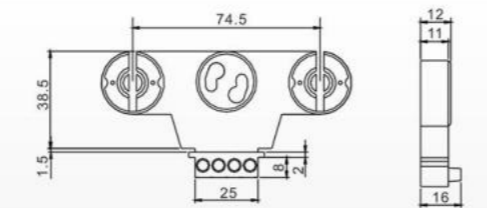

HB-25B(G13)
Push-out &
inductance type
Material:
ABS PC
Packing:400pcs/ctn
G.W:9.9kgs
Ctn Size: 38X28X30cm