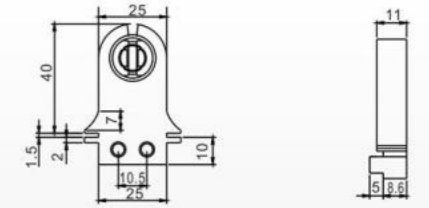

HB-26A(G13)
Material:
ABS PC
Packing:800pcs/ctn
G.W:7.5kgs
Ctn Size: 42X27X24cm

HB-48A(G13)
Material:
ABS PC