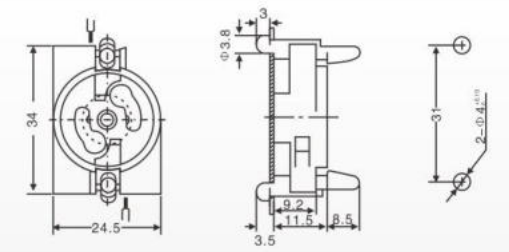

HN-10A  
Material:  
PP ABS PC

HN-11A  
Material:  
ABS PC  
Packing:760pcs/ctn  
G.W:5.4kgs  
Ctn Size: 38X28X30cm

HN-11B  
Material:  
ABS PC  
Packing:1000pcs/ctn  
G.W:6.8kgs  
Ctn Size: 43X31X30cm

HN-12A  
Material:  
ABS PC  
Packing:2000pcs/ctn  
G.W:8.0kgs  
Ctn Size: 38X28X30cm