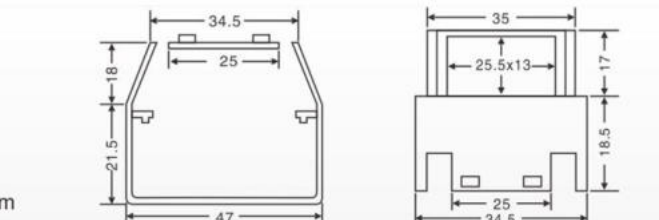

H-18
Material:
PP ABS PC
Packing:340pcs/ctn
G.W:2.9kgs
Ctn Size: 38X28X30cm