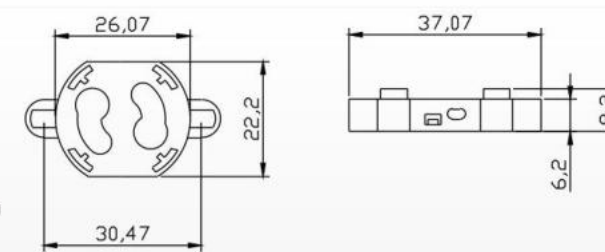

HN-15A
Material:
PP ABS PC
Packing:4500pcs/ctn
Ctn Size: 38X28X30cm

HN-18A
Material:
ABS PC