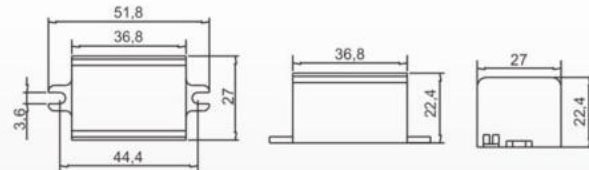

HS-85x85x30  
Material:PVC

HS-86x86x50  
Material:PVC

HS-75x75x54  
Material:PVC

HS-75x75x50  
Material:PVC

HS-75x75x38  
Material:PVC

HS-75x75x50A  
Material:PVC

HS-86x86x38  
Material:PVC

HS-36(148x86x31mm)  
Material:PVC

IP55  
Material:  
ABS

IP56  
Material:  
ABS

LED-1  
Material:  
PC  
SIZE:70x30x20mm

LED-2  
Material:  
PC  
SIZE:98x38x22mm

LED-3  
Material:  
PC  
SIZE:140x43x26mm

LED-5  
Material:  
PC  
SIZE:52x27x22mm

LED-6  
Material:  
PC  
SIZE:63.5x38.5x25.2mm

LED-7  
Material:  
PC  
SIZE:89x50.5x32mm

LED-9  
Material:  
PC  
SIZE:64x30x23mm

LED-12  
Material:  
PC  
SIZE:80x32x22.5mm

LED-12A  
Material:  
PC  
SIZE:88x39x22.5mm