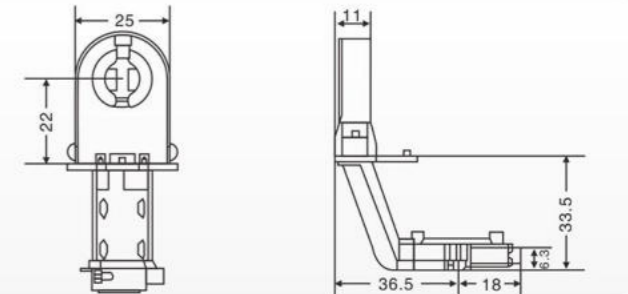

HB-16E(G13)
Material:
ABS PC
Packing:700pcs/ctn
Ctn Size: 38X28X30cm