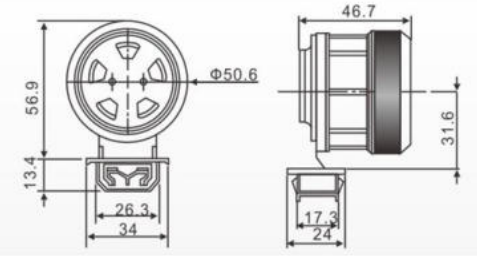

HP-12
Material:
PC