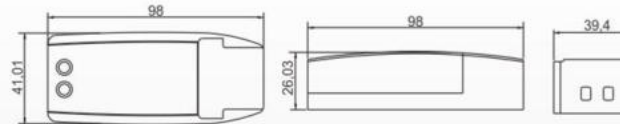

LED-12B  
Material:  
PC  
SIZE:115x45x28mm

LED-12C  
Material:  
PC  
SIZE:140x45x28mm

LED-12D  
Material:  
PC  
SIZE:72x29x21mm

LED-12E  
Material:  
PC  
SIZE:94x45x27.5mm

LED-212  
Material:  
PC  
SIZE:98x41x26mm