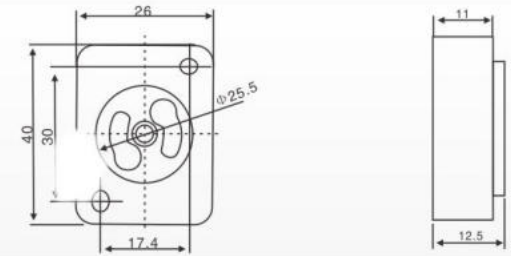

HN-5A
Material:
PP ABS PC
Packing:1800pcs/ctn
G.W:8kgs
Ctn Size: 38X28X30cm

HN-5B
Material:
PP ABS PC

HN-6A
Material:
ABS PC

HN-7A
Material:
PP ABS PC
Packing:3200pcs/ctn
G.W:10.6kgs
Ctn Size: 38X28X30cm

HN-8A
Material:
ABS PC
Packing:3800pcs/ctn
G.W:8.6kgs
Ctn Size: 38X28X30cm

HN-10A
Material:
PP ABS PC

HN-11A
Material:
ABS PC
Packing:760pcs/ctn
G.W:5.4kgs
Ctn Size: 38X28X30cm

HN-11B
Material:
ABS PC
Packing:1000pcs/ctn
G.W:6.8kgs
Ctn Size: 43X31X30cm

HN-12A
Material:
ABS PC
Packing:2000pcs/ctn
G.W:8.0kgs
Ctn Size: 38X28X30cm

HN-13A
Material:
PP ABS PC
Packing:1200pcs/ctn
G.W:6.1kgs
Ctn Size: 38X28X30cm

HN-15A
Material:
PP ABS PC
Packing:4500pcs/ctn
Ctn Size: 38X28X30cm

HN-18A
Material:
ABS PC

HN-18B
Material:
ABS PC

HN-19A
Material:
PP ABS PC
Packing:3000pcs/ctn
G.W:9.6kgs
Ctn Size: 38X28X30cm