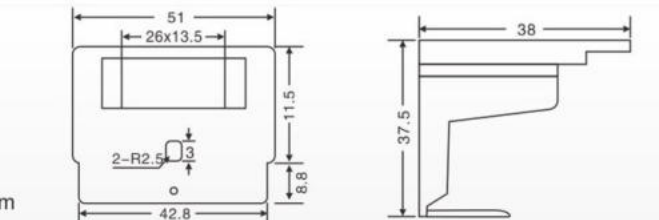

H-16
Material:
ABS PC
Packing:500pcs/ctn
G.W:4.1kgs
Ctn Size: 38X28X30cm