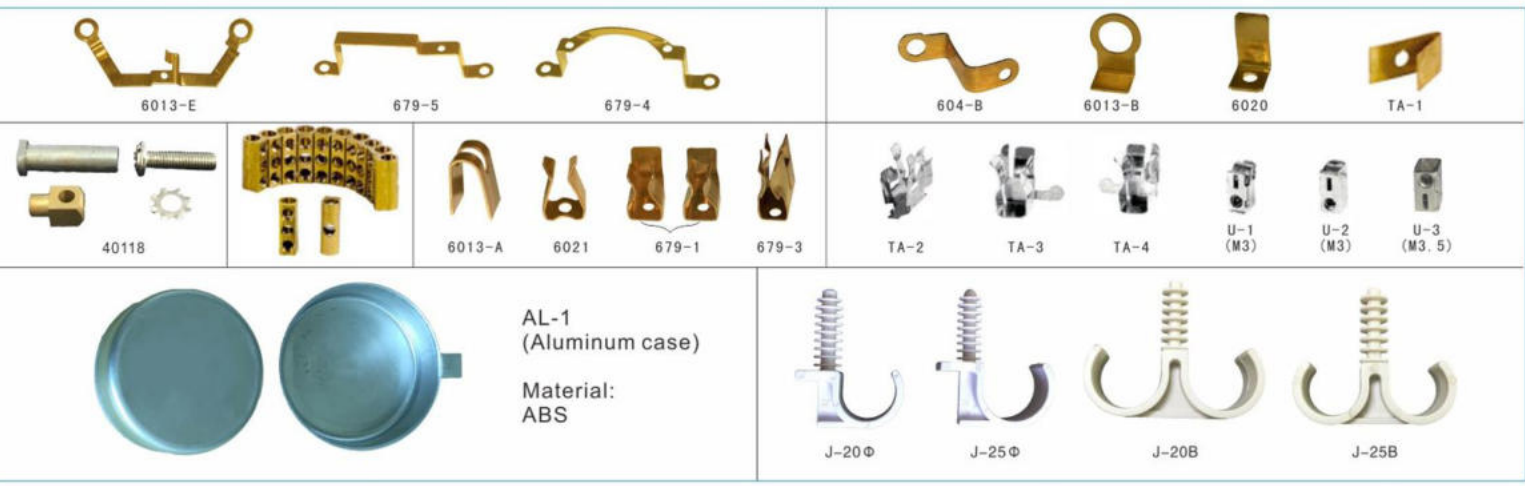

五金模具
Metal Mould