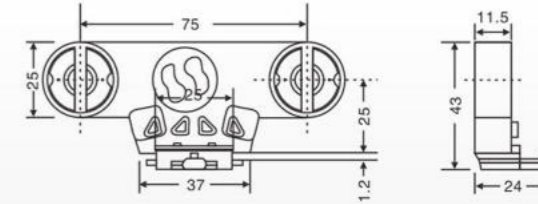

Material:
ABS PC
Packing:400pcs/ctn
G.W:8.7kgs
Ctn Size: 38X28X30cm

HB-9D(G13)
Push-out &
electron type