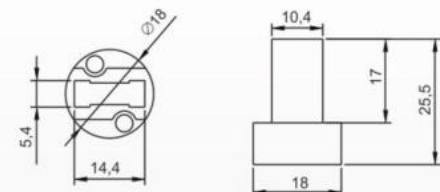

CM-2(E40)
Material:
Ceramic

CM-4(G5.3)
Material:
Ceramic

CM-5(G9)
Material:
Ceramic

CM-6(G9)
Material:
Ceramic