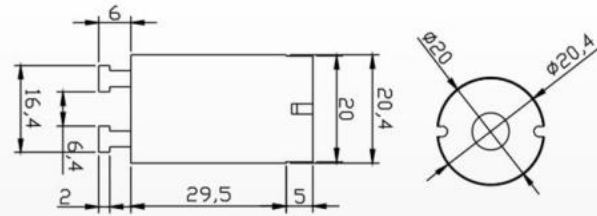

S-7  
Material:PP  
Packing:1000pcs/ctn  
G.W:4.7kgs  
Ctn Size: 44X23X22cm

220V 平泡; 无电容器, 棕色酚醛铝钉绝缘板  
220V Big bulb.Without condenser.  
Aluminum nail and insulated plastic shell

S-8  
Material:PP  
Packing:1000pcs/ctn  
G.W:4.7kgs  
Ctn Size: 44X23X22cm