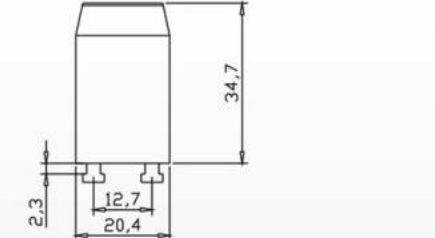

S-7
Material:PP
Packing:1000pcs/ctn
G.W:4.7kgs
Ctn Size: 44X23X22cm

220V 平泡; 无电容器, 棕色酚醛铝钉绝缘板
220V Big bulb.Without condenser.
Aluminum nail and insulated plastic shell

S-8
Material:PP
Packing:1000pcs/ctn
G.W:4.7kgs
Ctn Size: 44X23X22cm

110V 平泡; 无电容器, 棕色酚醛铝钉绝缘板
110V Big bulb.Without condenser.
Aluminum nail and insulated plastic shell

S-9
Material:PP
Packing:1000pcs/ctn
G.W:4.7kgs
Ctn Size: 44X23X22cm

220V 平泡; 无电容器, 棕色酚醛铝钉绝缘板
220V Big bulb.Without condenser.
Copper nail and insulated plastic shell

S-10
Material:PP
Packing:1000pcs/ctn
G.W:4.7kgs
Ctn Size: 44X23X22cm

110V 平泡; 无电容器, 棕色酚醛铝钉绝缘板
110V Big bulb.Without condenser.
Copper nail and insulated plastic shell

S-11
Material:PP
Packing:1000pcs/ctn
G.W:5.7kgs
Ctn Size: 44X23X22cm

220V 平泡; 带电容器, 棕色酚醛铝钉绝缘板
220V Big bulb.With condenser.
Copper nail and insulated plastic shell

S-12
Material:PP
Packing:1000pcs/ctn
G.W:5.7kgs
Ctn Size: 44X23X22cm

110V 平泡; 带电容器, 棕色酚醛铝钉绝缘板
110V Big bulb.With condenser.
Copper nail and insulated plastic shell

S-13
Material:PC
Packing:1000pcs/ctn
G.W:5.7kgs
Ctn Size: 44X23X22cm

220V 平泡; 标准电容器, 棕色酚醛铝钉绝缘板
220V Big bulb.With normal condenser
Copper nail and insulated plastic shell

S-14
Material:PC
Packing:1000pcs/ctn
G.W:5.7kgs
Ctn Size: 44X23X22cm

110V 平泡; 标准电容器, 棕色酚醛铜钉绝缘板
110V Big bulb.With normal condenser.
Copper nail and insulated plastic shell

S-15
Material:PC
Packing:1000pcs/ctn
G.W:5.7kgs
Ctn Size: 44X23X22cm

110V, VDE认证
110V, VDE certification

S-16
Material:PC
Packing:1000pcs/ctn
G.W:5.7kgs
Ctn Size: 44X23X22cm

220V, VDE认证
220V, VDE certification

S-17
Material:PC
Packing:1000pcs/ctn
G.W:5.7kgs
Ctn Size: 44X23X22cm