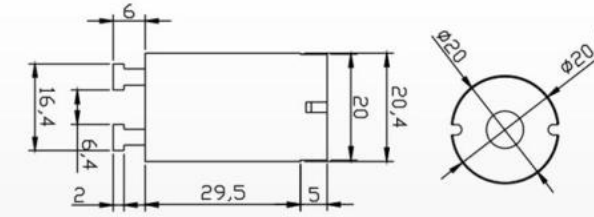

110V, VDE认证
110V, VDE certification

S-16
Material:PC
Packing:1000pcs/ctn
G.W:5.7kgs
Ctn Size: 44X23X22cm