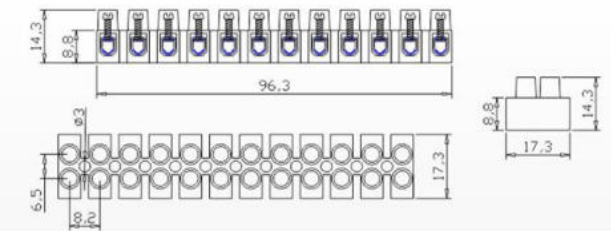

JP-PA7-HDS(12P)
(17.5A,450V)
Highback,With Spring
Material:
PA,Steel Insert