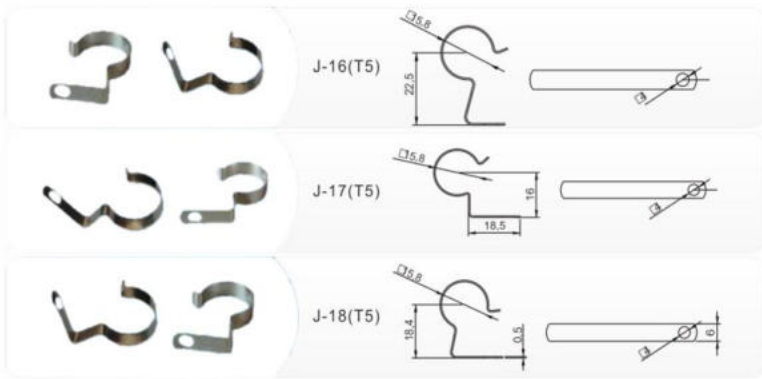

五金模具
Metal Mould