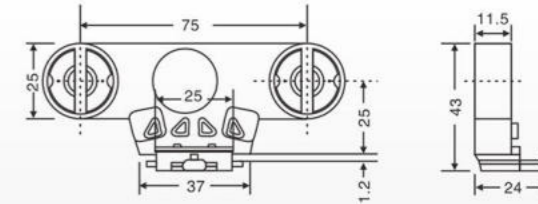

Material:
ABS PC
Packing:400pcs/ctn
G.W:8.7kgs
Ctn Size: 38X28X30cm

HB-20B(G13)
Push-out &
inductance type