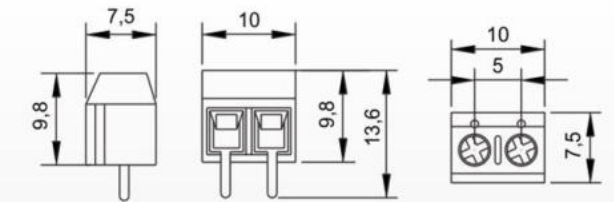

Material:  
PP PA

H-10AL(10mm<sup>2</sup>)  
(2P,3P,4P,12P)

Material:  
PP PA

ES-1(2P,4P)

Material:  
PA

Packing:25000pcs/ctn  
G.W:35.0kgs  
Ctn Size: 38X28X30cm

ES-1A(2P,4P)

Material:  
PA