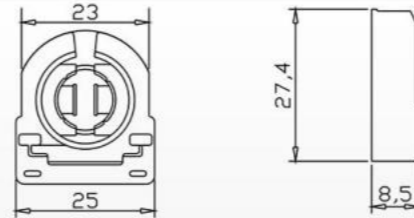

HC-21A(G13)
Material:
ABS PC
Packing:2500pcs/ctn
G.W:10.3kgs
Ctn Size: 38X28X30cm

HC-21B(G13)
Material:
ABS PC

HC-11(G13)
Material:
ABS PC
Packing:3600pcs/ctn
G.W:10.1kgs
Ctn Size: 38X28X30cm

HC-11A(G13)
Material:
ABS PC
Packing:3300pcs/ctn
G.W:10.3kgs
Ctn Size: 38X28X30cm

HC-11B(G13)
Material:
ABS PC

HC-11C(G13)
Material:
ABS PC

HC-12(G13)
Material:
ABS PC
Packing:1500pcs/ctn
Ctn Size: 38X28X30cm

HC-12A(G13)
Material:
ABS PC
Packing:700pcs/ctn
Ctn Size: 38X28X30cm

HC-13(G13)
Material:
ABS PC

HC-13A(G13)
Material:
ABS PC

HC-15(G13)
Material:
ABS PC
Packing:2500pcs/ctn
G.W:12.0kgs
Ctn Size: 38X28X30cm

HC-15A(G13)
Material:
ABS PC
Packing:2400pcs/ctn
G.W:11.9kgs
Ctn Size: 38X28X30cm

HC-16(G13)
Material:
ABS PC
Packing:1500pcs/ctn
G.W:10.5kgs
Ctn Size: 38X28X30cm

HC-16A(G13)
Material:
ABS PC
Packing:1400pcs/ctn
G.W:10.3kgs
Ctn Size: 38X28X30cm

HC-17(G13)
Material:
ABS PC

HC-17A(G13)
Material:
ABS PC

HB-55A
Material:
PC

J-55 J-55B
Material:
AL

J-55A
Material:
AL