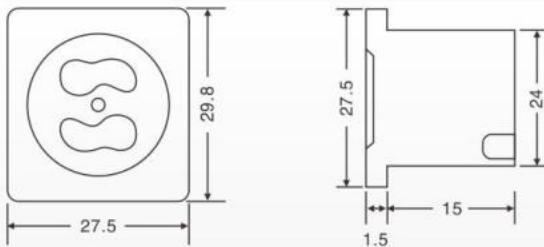

HN-10A
Material:
PP ABS PC