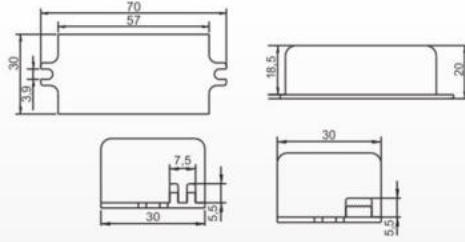

HS-85x85x30  
Material:PVC

HS-86x86x50  
Material:PVC

HS-75x75x54  
Material:PVC

HS-75x75x50  
Material:PVC

HS-75x75x38  
Material:PVC

HS-75x75x50A  
Material:PVC

HS-86x86x38  
Material:PVC

HS-36(148x86x31mm)  
Material:PVC

IP55  
Material:  
ABS

IP56  
Material:  
ABS

LED-1  
Material:  
PC  
SIZE:70x30x20mm

LED-2  
Material:  
PC  
SIZE:98x38x22mm

LED-3  
Material:  
PC  
SIZE:140x43x26mm

LED-5  
Material:  
PC  
SIZE:52x27x22mm

LED-6  
Material:  
PC  
SIZE:63.5x38.5x25.2mm

LED-7  
Material:  
PC  
SIZE:89x50.5x32mm

LED-9  
Material:  
PC  
SIZE:64x30x23mm

LED-12  
Material:  
PC  
SIZE:80x32x22.5mm

LED-12A  
Material:  
PC  
SIZE:88x39x22.5mm