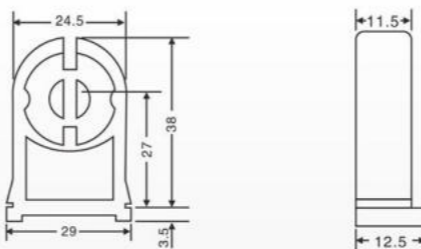

HB-7A(G13)
Material:
PP ABS PC
Packing:1500pcs/ctn
G.W:11.6kgs
Ctn Size: 38X28X30cm