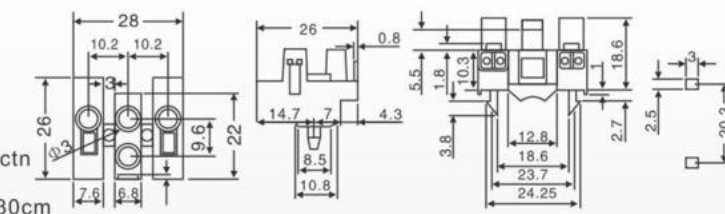

Packing:1500pcs/ctn  
G.W:13.3kgs  
Ctn Size: 38X28X30cm

HA-23A  
(2.5mm<sup>2</sup>)

Material:  
PA

Packing:1500pcs/ctn  
G.W:13.3kgs  
Ctn Size: 38X28X30cm

HA-39  
(6mm<sup>2</sup>)  
Material:  
PP PA  
Packing:3200pcs/ctn  
G.W:17.5kgs  
Ctn Size: 38X28X30cm