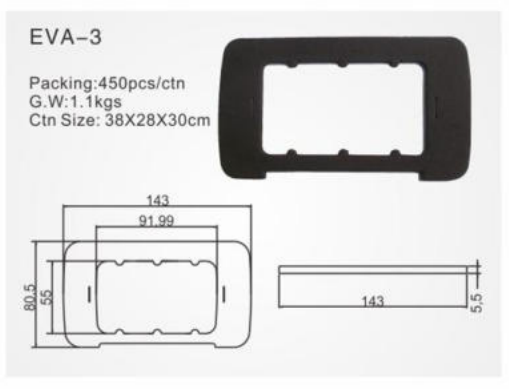

灯串 STRIP LIGHT

灯箱线 LIGHTBOX WIRE

LED支架 LED FIXTURE SERIES