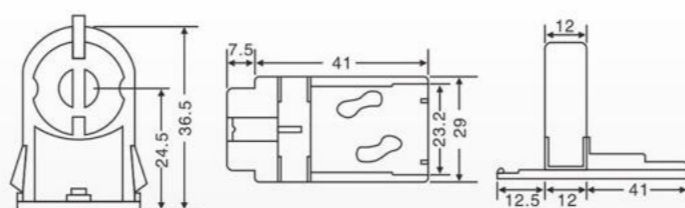

HB-29(G13)
Material:
Cramic PP ABS PC
Packing: 550pcs/ctn
G.W: 10.6kgs
Ctn Size: 38X28X30cm

HB-29B(G13)
Material:
Cramic PP ABS PC
Packing: 500pcs/ctn
G.W: 14.2kgs
Ctn Size: 43X35X39cm

HB-30(G13)
Material:
Cramic PP ABS PC
Packing: 550pcs/ctn
G.W: 10.6kgs
Ctn Size: 38X28X30cm

HB-30B(G13)
Material:
Cramic PP ABS PC
Packing: 500pcs/ctn
G.W: 14.2kgs
Ctn Size: 43X35X39cm

HB-31A(G13)
Material:
ABS PC
Packing: 1600pcs/ctn
G.W: 9.0kgs
Ctn Size: 38X28X30cm

HB-31B(G13)
Material:
ABS PC
Packing: 1600pcs/ctn
G.W: 9.0kgs
Ctn Size: 38X28X30cm

HB-23B(G13)
Material:
ABS PC