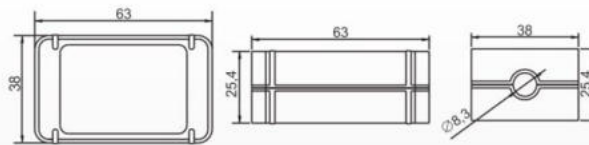

IP55  
Material:  
ABS

IP56  
Material:  
ABS

LED-1  
Material:  
PC  
SIZE:70x30x20mm

LED-2  
Material:  
PC  
SIZE:98x38x22mm

LED-3  
Material:  
PC  
SIZE:140x43x26mm

LED-5  
Material:  
PC  
SIZE:52x27x22mm

LED-6  
Material:  
PC  
SIZE:63.5x38.5x25.2mm

LED-7  
Material:  
PC  
SIZE:89x50.5x32mm

LED-9  
Material:  
PC  
SIZE:64x30x23mm

LED-12  
Material:  
PC  
SIZE:80x32x22.5mm

LED-12A  
Material:  
PC  
SIZE:88x39x22.5mm