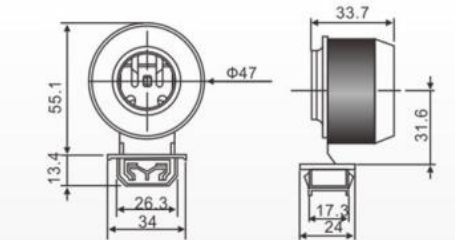

HP-22(2xG13)
Material:
PC