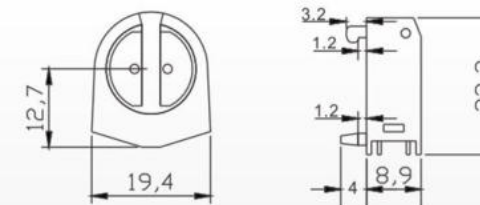

HD-5(G5)
Material:
PC
Packing:4400pcs/ctn
G.W:11.4kgs
Ctn Size: 38X28X30cm