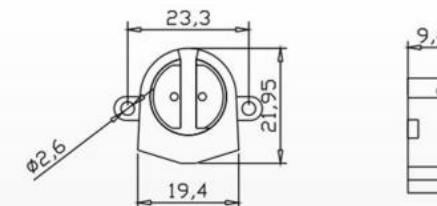

HD-2A(G5)
Material:
PC
Packing:4400pcs/ctn
G.W:12.7kgs
Ctn Size: 38X28X30 cm

HD-2B(G5)
Material:
PC
Packing:5000pcs/ctn
G.W:12.1kgs
Ctn Size: 38X28X30cm

HD-2C(G5)
Material:
PC
Packing:5000pcs/ctn
G.W:12.1kgs
Ctn Size: 38X28X30cm