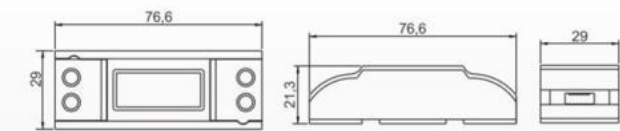

LED-12D
Material:
PC
SIZE:72x29x21mm