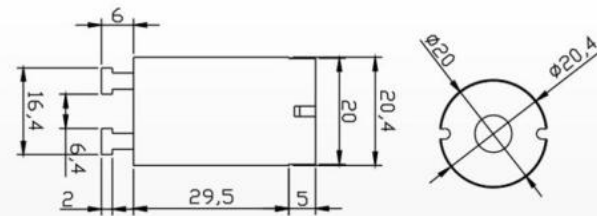

220V 平泡; 带电容器, 棕色酚醛铝钉绝缘板
220V Big bulb.With condenser.
Copper nail and insulated plastic shell

S-12
Material:PP
Packing:1000pcs/ctn
G.W:5.7kgs
Ctn Size: 44X23X22cm