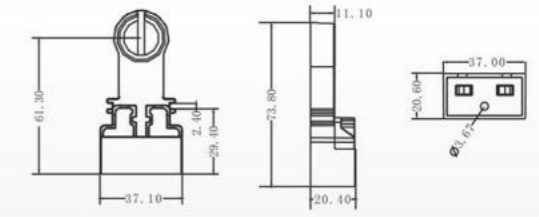

Material:ABS PC

HB-9A(G13)
Push-in &
electron type