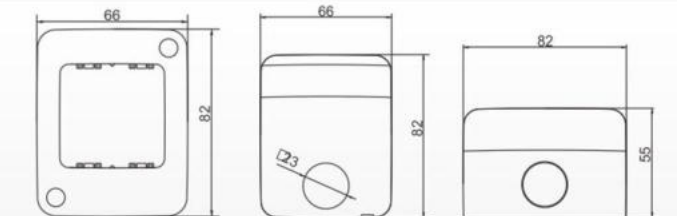

GW27-3P
Material:
ABS