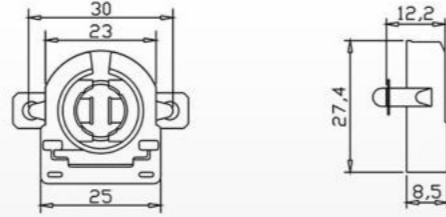

HC-5(G13)  
Material:  
PP ABS PC  
Packing:2000pcs/ctn  
G.W:12.7kgs  
Ctn Size: 38X28X30cm

HC-5A(G13)  
Material:  
PP ABS PC  
Packing:2000pcs/ctn  
G.W:13kgs  
Ctn Size: 38X28X30cm

HC-21A(G13)  
Material:  
ABS PC  
Packing:2500pcs/ctn  
G.W:10.3kgs  
Ctn Size: 38X28X30cm