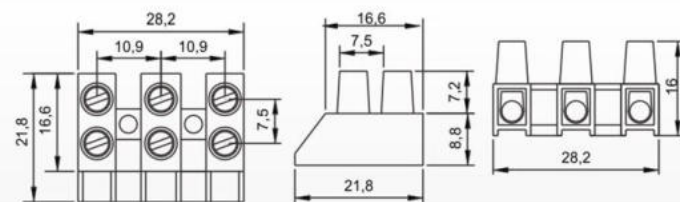

H-10AL(10mm²)
(2P,3P,4P,12P)

Material:
PP PA