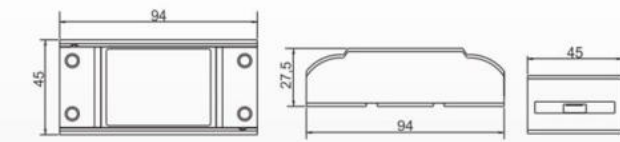

LED-12B  
Material:  
PC  
SIZE:115x45x28mm

LED-12C  
Material:  
PC  
SIZE:140x45x28mm

LED-12D  
Material:  
PC  
SIZE:72x29x21mm

LED-12E  
Material:  
PC  
SIZE:94x45x27.5mm

LED-212  
Material:  
PC  
SIZE:98x41x26mm