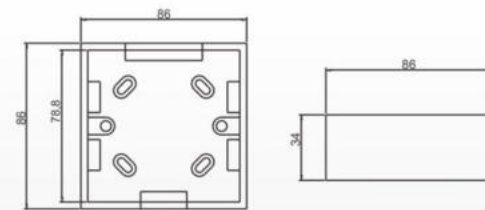

HS-85x85x30  
Material:PVC

HS-86x86x50  
Material:PVC

HS-75x75x54  
Material:PVC

HS-75x75x50  
Material:PVC

HS-75x75x38  
Material:PVC

HS-75x75x50A  
Material:PVC

HS-86x86x38  
Material:PVC

HS-36(148x86x31mm)  
Material:PVC

HS-33(86x86x31)  
Material:PVC

HS-80X80X50  
Material:PVC

HS-86X86X50  
Material:PVC  
Packing:200pcs/ctns  
Ctn size:43x35x51cm  
Color:White Grey Red

TV-1  
Material:ABS

HS-1P  
Material:PVC

HS-2P  
Material:PVC