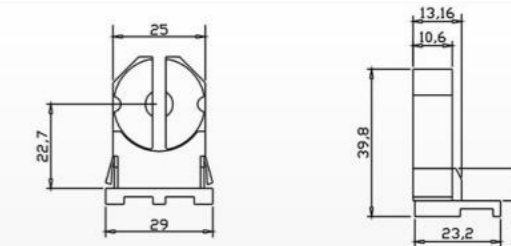

HB-32B(G13)
Material:
ABS PC
Packing:1500pcs/ctn
G.W:9.8kgs
Ctn Size: 38X28X30cm