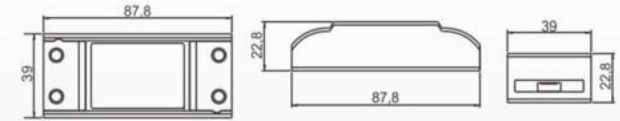

LED-6  
Material:  
PC  
SIZE:63.5x38.5x25.2mm

LED-7  
Material:  
PC  
SIZE:89x50.5x32mm

LED-9  
Material:  
PC  
SIZE:64x30x23mm

LED-12  
Material:  
PC  
SIZE:80x32x22.5mm

LED-12A  
Material:  
PC  
SIZE:88x39x22.5mm