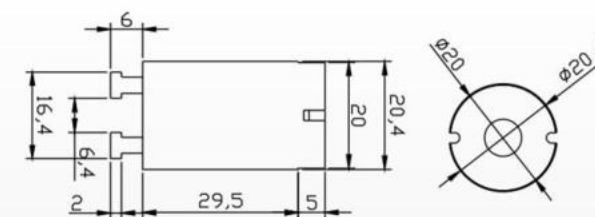

S-6
Material: PP
Packing: 1000pcs/ctn
G.W: 4.7kgs
Ctn Size: 44X23X22cm