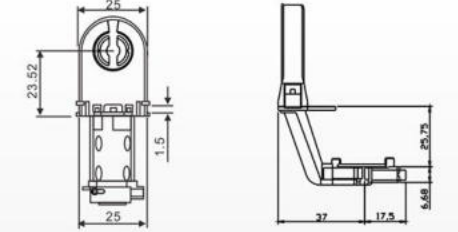

HB-28B(G13)
Material:
Cramic ABS PC

HB-31EA(G13)
Material:
ABS PC

HB-31EB(G13)
Material:
ABS PC

HB-33EA(G13)
Material:
ABS PC

HB-33EB(G13)
Material:
ABS PC