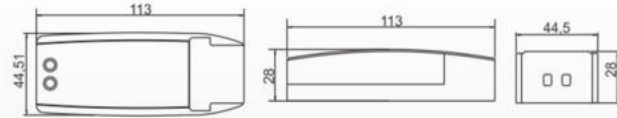

LED-213
Material: PC
SIZE: 113x44.5x28mm