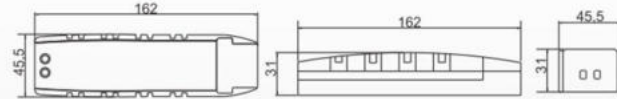

LED-214
Material: PC
SIZE: 162x45.5x31mm