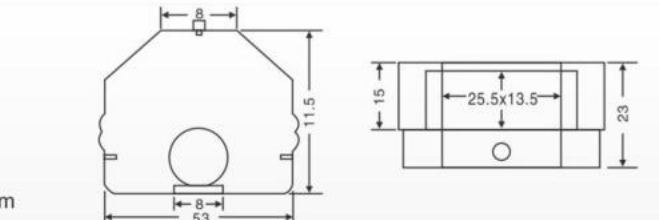

HN-52A  
Material:  
ABS PC PBT

H-6  
Material:  
ABS PC  
Packing:120pcs/ctn  
G.W:3.4kgs  
Ctn Size: 38X28X30cm

H-11  
Material:  
ABS PC  
Packing:250pcs/ctn  
G.W:4.7kgs  
Ctn Size: 38X28X30cm

H-13  
Material:  
ABS PC  
Packing:500pcs/ctn  
G.W:4.6kgs  
Ctn Size: 38X28X30cm