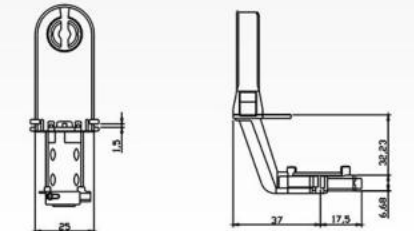

HB-28B(G13)
Material:
Cramic ABS PC

HB-31EA(G13)
Material:
ABS PC

HB-31EB(G13)
Material:
ABS PC

HB-33EA(G13)
Material:
ABS PC

HB-33EB(G13)
Material:
ABS PC