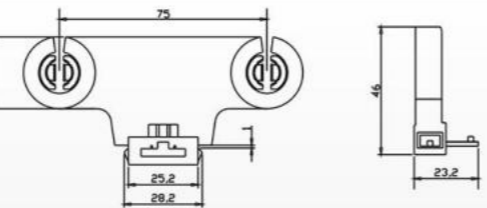

HB-49C(G13)
Push-in &
electron type
Material:
ABS PC
Packing:400pcs/ctn
G.W:8.5kgs
Ctn Size: 38X28X30cm