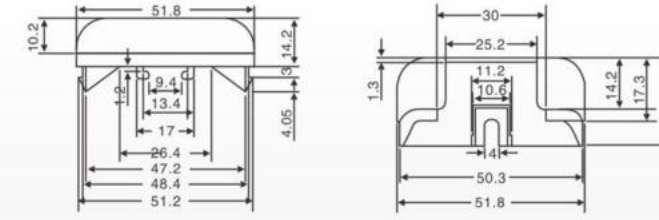

H-19
Material:
ABS PC