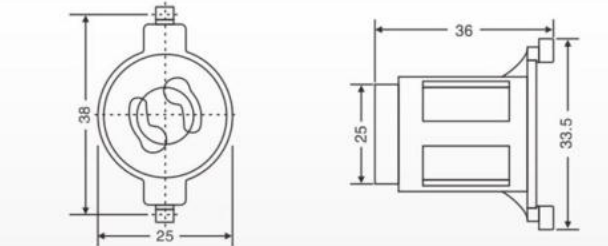

Material:
PP ABS PC

Packing:1300pcs/ctn
G.W:6.6kgs
Ctn Size: 38X28X30cm

HN-4A