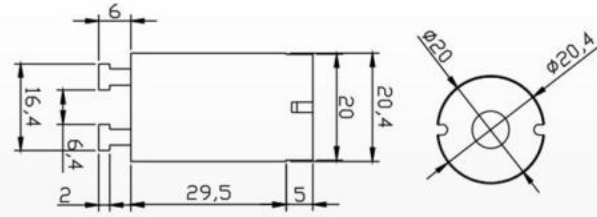

110V 平泡; 无电容器, 棕色酚醛铝钉绝缘板
110V Big bulb.Without condenser.
Aluminum nail and insulated plastic shell

S-9
Material:PP
Packing:1000pcs/ctn
G.W:4.7kgs
Ctn Size: 44X23X22cm