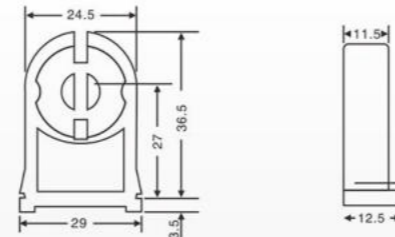

HB-4A(G13)
Material:
PP ABS PC
Packing:1500pcs/ctn
G.W:11.6kgs
Ctn Size: 38X28X30cm