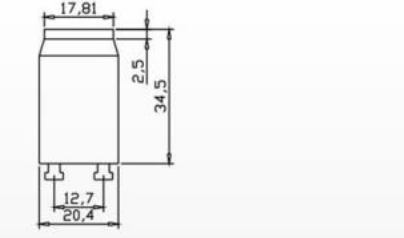

220V 平泡; 标准电容器, 棕色酚醛铜钉绝缘板
220V Big bulb.With normal condenser.
Copper nail and insulated plastic shell