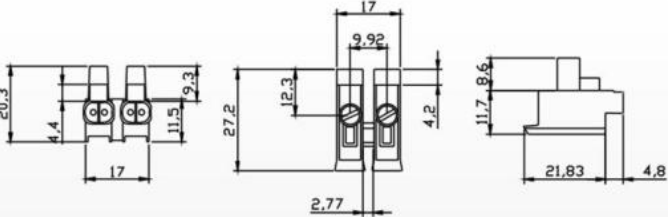

HA-33
(2.5[□])
Material:
PP PA