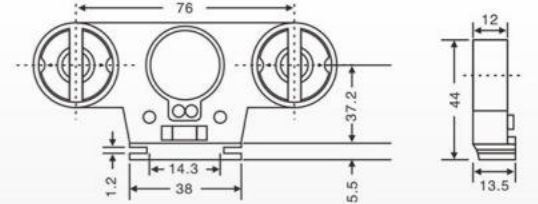

Material:
ABS PC
Packing:400pcs/ctn
G.W:8.5kgs
Ctn Size: 38X28X30cm