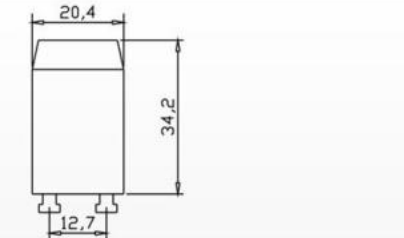

S-7
Material:PP
Packing:1000pcs/ctn
G.W:4.7kgs
Ctn Size: 44X23X22cm

220V 平泡; 无电容器, 棕色酚醛铝钉绝缘板
220V Big bulb.Without condenser.
Aluminum nail and insulated plastic shell

S-8
Material:PP
Packing:1000pcs/ctn
G.W:4.7kgs
Ctn Size: 44X23X22cm

110V 平泡; 无电容器, 棕色酚醛铝钉绝缘板
110V Big bulb.Without condenser.
Aluminum nail and insulated plastic shell

S-9
Material:PP
Packing:1000pcs/ctn
G.W:4.7kgs
Ctn Size: 44X23X22cm

220V 平泡; 无电容器, 棕色酚醛铝钉绝缘板
220V Big bulb.Without condenser.
Copper nail and insulated plastic shell

S-10
Material:PP
Packing:1000pcs/ctn
G.W:4.7kgs
Ctn Size: 44X23X22cm

110V 平泡; 无电容器, 棕色酚醛铝钉绝缘板
110V Big bulb.Without condenser.
Copper nail and insulated plastic shell

S-11
Material:PP
Packing:1000pcs/ctn
G.W:5.7kgs
Ctn Size: 44X23X22cm

220V 平泡; 带电容器, 棕色酚醛铝钉绝缘板
220V Big bulb.With condenser.
Copper nail and insulated plastic shell

S-12
Material:PP
Packing:1000pcs/ctn
G.W:5.7kgs
Ctn Size: 44X23X22cm

110V 平泡; 带电容器, 棕色酚醛铝钉绝缘板
110V Big bulb.With condenser.
Copper nail and insulated plastic shell

S-13
Material:PC
Packing:1000pcs/ctn
G.W:5.7kgs
Ctn Size: 44X23X22cm

220V 平泡; 标准电容器, 棕色酚醛铝钉绝缘板
220V Big bulb.With normal condenser
Copper nail and insulated plastic shell

S-14
Material:PC
Packing:1000pcs/ctn
G.W:5.7kgs
Ctn Size: 44X23X22cm

110V 平泡; 标准电容器, 棕色酚醛铜钉绝缘板
110V Big bulb.With normal condenser.
Copper nail and insulated plastic shell

S-15
Material:PC
Packing:1000pcs/ctn
G.W:5.7kgs
Ctn Size: 44X23X22cm

110V, VDE认证
110V, VDE certification

S-16
Material:PC
Packing:1000pcs/ctn
G.W:5.7kgs
Ctn Size: 44X23X22cm

220V, VDE认证
220V, VDE certification

S-17
Material:PC
Packing:1000pcs/ctn
G.W:5.7kgs
Ctn Size: 44X23X22cm