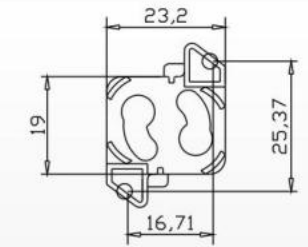

HN-5A
Material:
PP ABS PC
Packing:1800pcs/ctn
G.W:8kgs
Ctn Size: 38X28X30cm

HN-5B
Material:
PP ABS PC

HN-6A
Material:
ABS PC

HN-7A
Material:
PP ABS PC
Packing:3200pcs/ctn
G.W:10.6kgs
Ctn Size: 38X28X30cm

HN-8A
Material:
ABS PC
Packing:3800pcs/ctn
G.W:8.6kgs
Ctn Size: 38X28X30cm

HN-10A
Material:
PP ABS PC

HN-11A
Material:
ABS PC
Packing:760pcs/ctn
G.W:5.4kgs
Ctn Size: 38X28X30cm

HN-11B
Material:
ABS PC
Packing:1000pcs/ctn
G.W:6.8kgs
Ctn Size: 43X31X30cm

HN-12A
Material:
ABS PC
Packing:2000pcs/ctn
G.W:8.0kgs
Ctn Size: 38X28X30cm

HN-13A
Material:
PP ABS PC
Packing:1200pcs/ctn
G.W:6.1kgs
Ctn Size: 38X28X30cm

HN-15A
Material:
PP ABS PC
Packing:4500pcs/ctn
Ctn Size: 38X28X30cm

HN-18A
Material:
ABS PC

HN-18B
Material:
ABS PC

HN-19A
Material:
PP ABS PC
Packing:3000pcs/ctn
G.W:9.6kgs
Ctn Size: 38X28X30cm