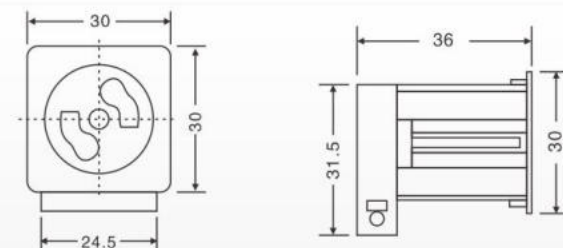

HN-11A
Material:
ABS PC
Packing:760pcs/ctn
G.W:5.4kgs
Ctn Size: 38X28X30cm