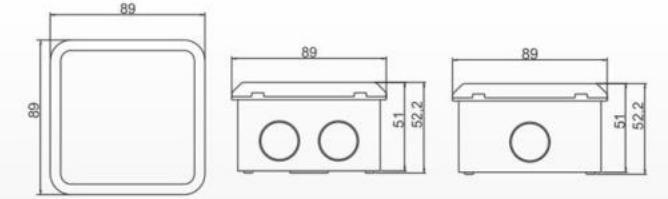

GW27-1P
Material:
ABS