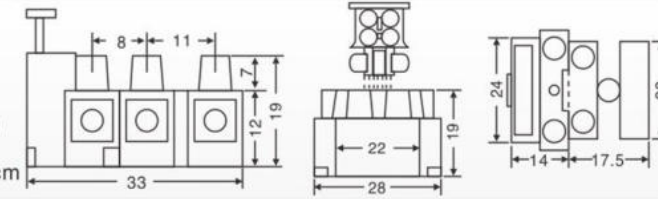

HA-18
(10A,10mm²)
Material:
PP PA
Packing:1000pcs/ctn
G.W:13.9kgs
Ctn Size: 38X28X30cm