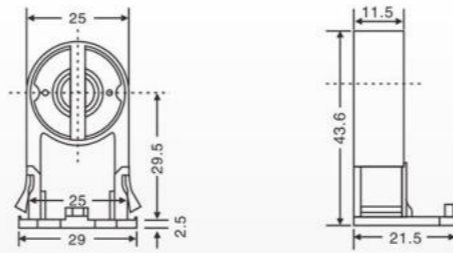

HB-5B(G13)
Material:
ABS PC
Packing:1000pcs/ctn
G.W:7.9kgs
Ctn Size: 38X28X30cm

HB-6A(G13)
Material:
ABS PC