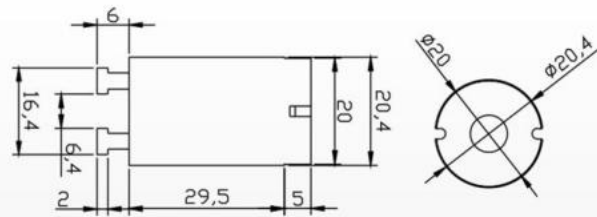

110V 平泡; 带电容器, 棕色酚醛铝钉绝缘板
110V Big bulb.With condenser.
Copper nail and insulated plastic shell

S-13
Material:PC
Packing:1000pcs/ctn
G.W:5.7kgs
Ctn Size: 44X23X22cm