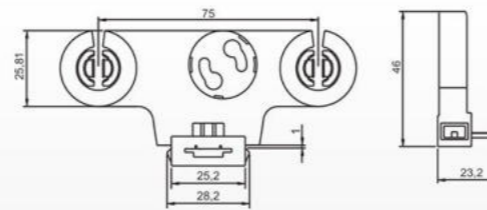

HB-49D(G13)
Push-in &
electron type
Material:
ABS PC
Packing:400pcs/ctn
G.W:8.5kgs
Ctn Size: 38X28X30cm