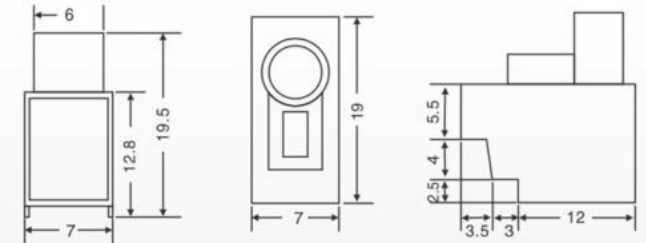

Material:
PP PA

HA-22