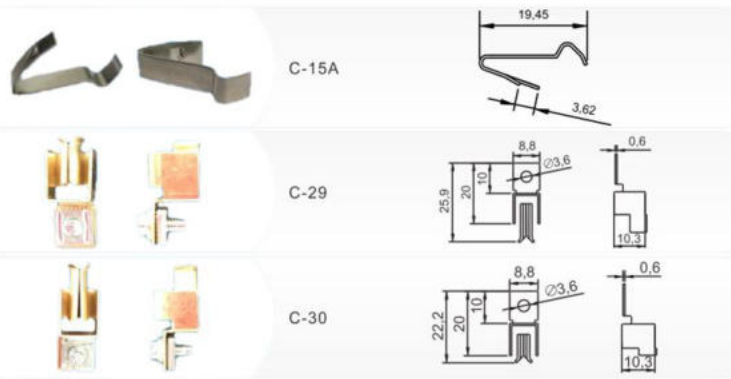

五金模具
Metal Mould