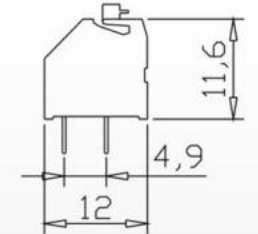

HA-16
(2.5mm²)