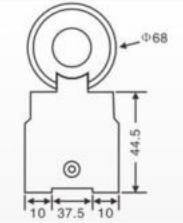

HN-20A
Material:
ABS PC
Packing:4000pcs/ctn
G.W:8.5kgs
Ctn Size: 38X28X30cm

HN-21A
Material:
ABS PC
Packing:4000pcs/ctn
G.W:9.2kgs
Ctn Size: 38X28X30cm

HN-21B
Material:
ABS PC
Packing:4000pcs/ctn
G.W:9.2kgs
Ctn Size: 38X28X30cm

HN-22A
Material:
ABS PC

HN-9A
Material:
ABS PC

HN-23A
Material:
ABS PC
Packing:2200pcs/ctn
G.W:7.2kgs
Ctn Size: 38X28X30cm

HN-52A
Material:
ABS PC PBT

H-6
Material:
ABS PC
Packing:120pcs/ctn
G.W:3.4kgs
Ctn Size: 38X28X30cm

H-11
Material:
ABS PC
Packing:250pcs/ctn
G.W:4.7kgs
Ctn Size: 38X28X30cm

H-13
Material:
ABS PC
Packing:500pcs/ctn
G.W:4.6kgs
Ctn Size: 38X28X30cm

H-16
Material:
ABS PC
Packing:500pcs/ctn
G.W:4.1kgs
Ctn Size: 38X28X30cm

H-18
Material:
PP ABS PC
Packing:340pcs/ctn
G.W:2.9kgs
Ctn Size: 38X28X30cm

H-19
Material:
ABS PC

H-21
Material:
ABS PC
Packing:500pcs/ctn
G.W:5.5kgs
Ctn Size: 38X28X30cm

H-21A
Material:
ABS PC