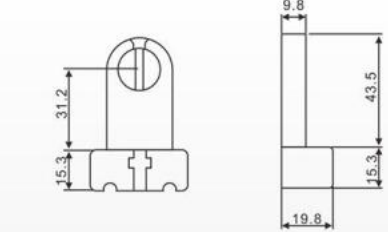

HB-28B(G13)
Material:
Cramic ABS PC

HB-31EA(G13)
Material:
ABS PC

HB-31EB(G13)
Material:
ABS PC

HB-33EA(G13)
Material:
ABS PC

HB-33EB(G13)
Material:
ABS PC