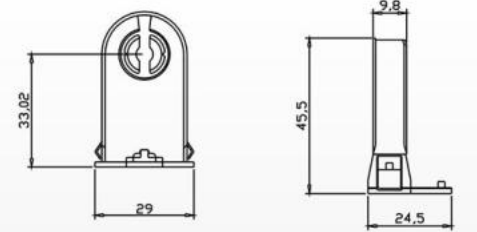

HB-33A(G13)
Material:
ABS PC
Packing: 1400pcs/ctn
G.W: 10.1kgs
Ctn Size: 38X28X30cm