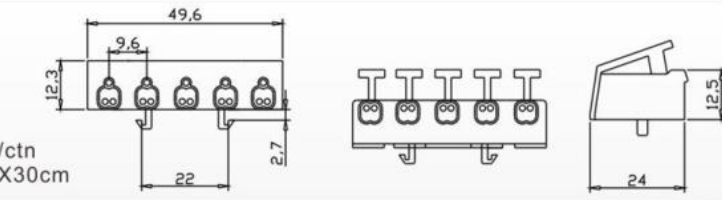

HA-38(5P)
Material:
PC+PA
Packing:800pcs/ctn
Ctn Size: 38X28X30cm