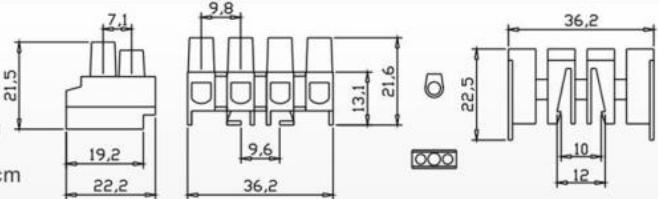

HA-37
(6¹¹)
Material:
PA
Packing:1400pcs/ctn
G.W:15.7kgs
Ctn Size: 38X28X30cm