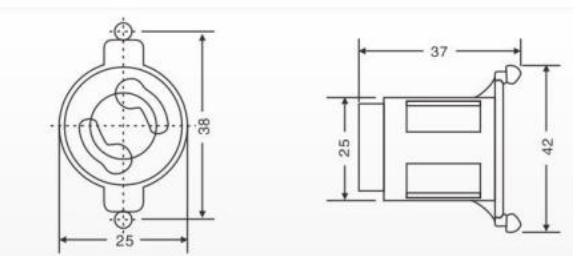

HN-13A
Material:
PP ABS PC
Packing:1200pcs/ctn
G.W:6.1kgs
Ctn Size: 38X28X30cm