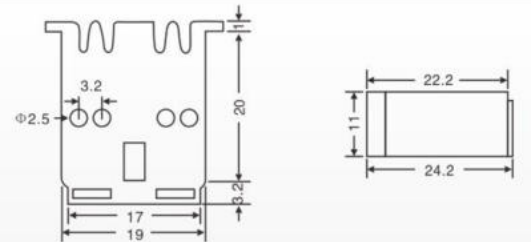

Material:
PP PA

HA-23
(2.5mm²)