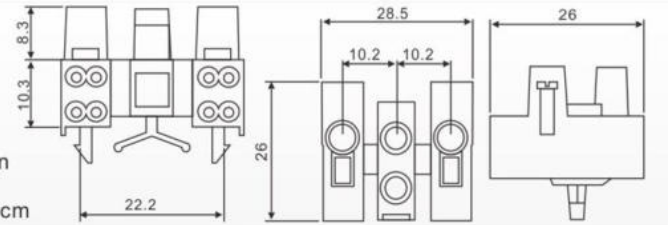

HA-23B
(2.5[□])
Material:
PA
Packing:1500pcs/ctn
G.W:14.9kgs
Ctn Size: 38X28X30cm