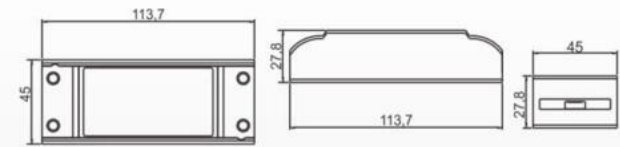

LED-12B
Material:
PC
SIZE:115x45x28mm