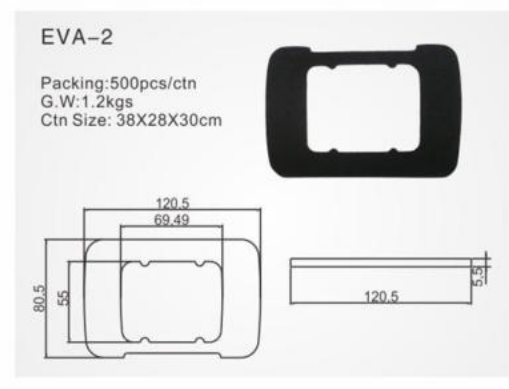

灯串 STRIP LIGHT

灯箱线 LIGHTBOX WIRE

LED支架 LED FIXTURE SERIES