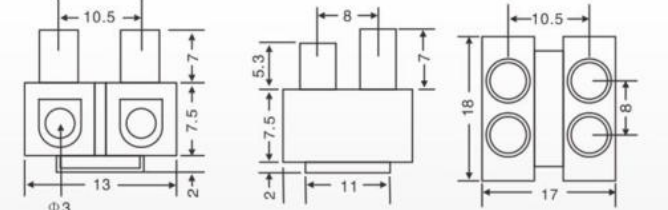

HA-1
(5A,6mm²)
Material:
PP PA