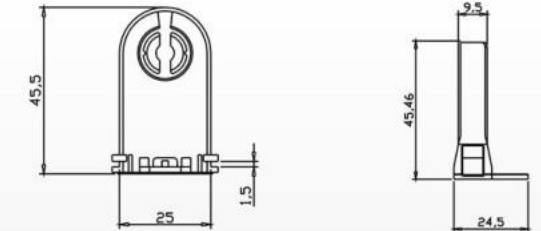

HB-33A(G13)
Material:
ABS PC
Packing: 1400pcs/ctn
G.W: 10.1kgs
Ctn Size: 38X28X30cm

HB-33B(G13)
Material:
ABS PC
Packing: 1400pcs/ctn
G.W: 10.1kgs
Ctn Size: 38X28X30cm