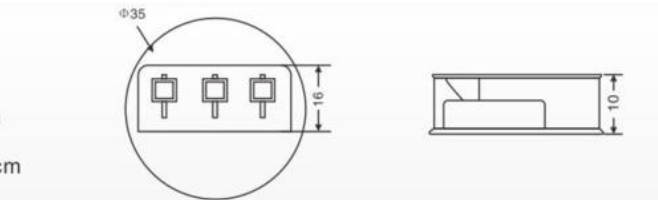

HAT-20
Material:
PP PA
Packing:2000pcs/ctn
G.W:6.1kgs
Ctn Size: 38X28X30cm