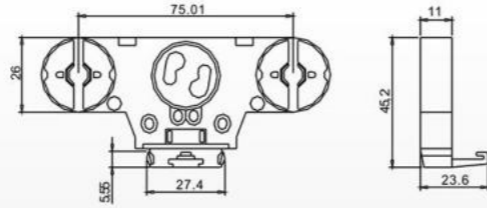

HB-20D(G13)
Push-in &
inductance type
Material:
ABS PC
Packing:400pcs/ctn
G.W:8.3kgs
Ctn Size: 38X28X30cm