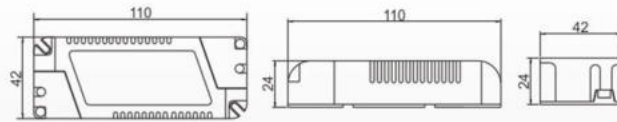

LED-213  
Material: PC  
SIZE: 113x44.5x28mm

LED-214  
Material: PC  
SIZE: 162x45.5x31mm

LED-209  
Material: PC  
SIZE: 68x33x22mm

LED-210  
Material: PC  
SIZE: 88x38x22mm

LED-201  
Material: PC  
SIZE: 110x42x24mm