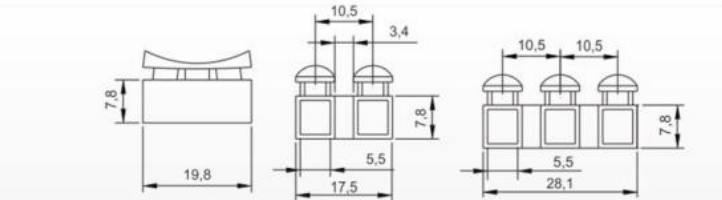

HA-41(2P,3P)
Material:
PP PA