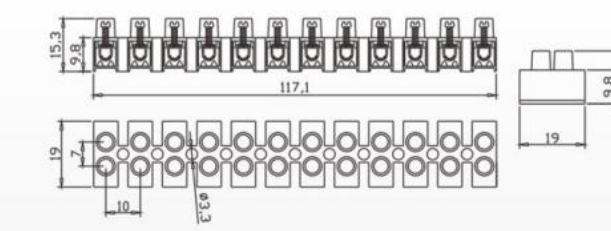

JP-PA7-BDS(12P)
(17.5A,450V)
With Spring
Material:
PA,Steel Insert

H-30A(10P)
(16mm²)
Material:
PE PP PA