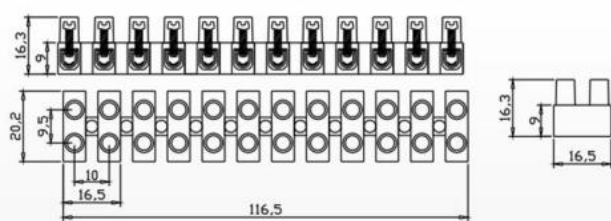

JP-PA9-H
(2P,3P,12P)
(24A,450V)
Highback
Material:
PA,Steel Insert