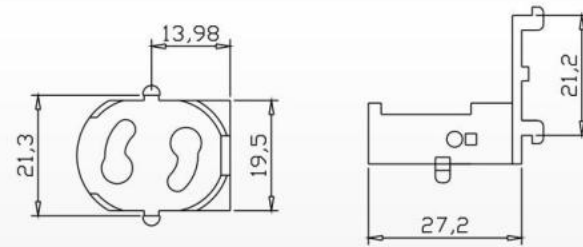

HN-5B  
Material:  
PP ABS PC

HN-6A  
Material:  
ABS PC

HN-7A  
Material:  
PP ABS PC  
Packing:3200pcs/ctn  
G.W:10.6kgs  
Ctn Size: 38X28X30cm

HN-8A  
Material:  
ABS PC  
Packing:3800pcs/ctn  
G.W:8.6kgs  
Ctn Size: 38X28X30cm