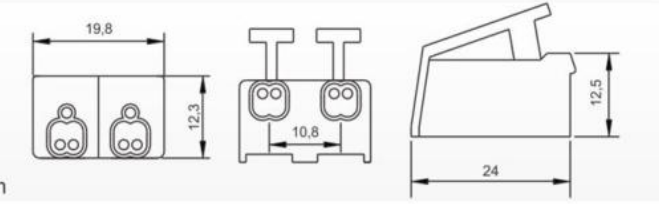

HA-38C(2P)
Material:
PC+PA
Packing:2500pcs/ctn
G.W:13.9kgs
Ctn Size: 38X28X30cm