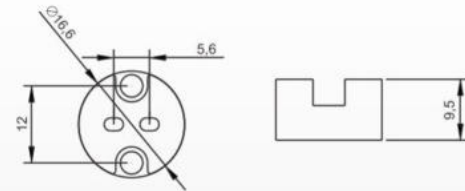

CM-5(G9)
Material:
Ceramic