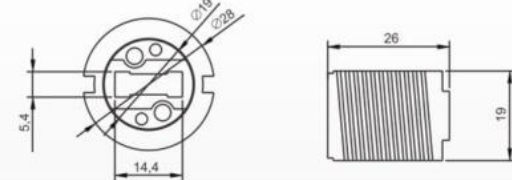

CM-6(G9)
Material:
Ceramic