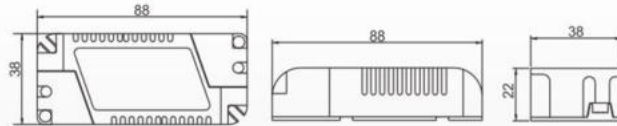

LED-213  
Material: PC  
SIZE: 113x44.5x28mm

LED-214  
Material: PC  
SIZE: 162x45.5x31mm

LED-209  
Material: PC  
SIZE: 68x33x22mm

LED-210  
Material: PC  
SIZE: 88x38x22mm

LED-201  
Material: PC  
SIZE: 110x42x24mm