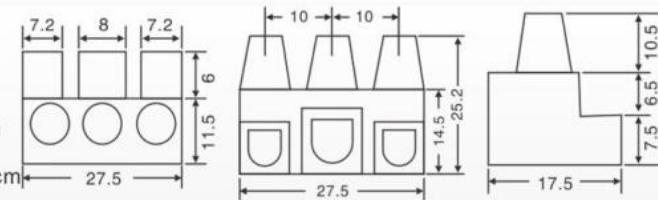

HA-20
(10mm²)
Material:
PP PA
Packing:2000pcs/ctn
G.W:17.3kgs
Ctn Size: 38X28X30cm