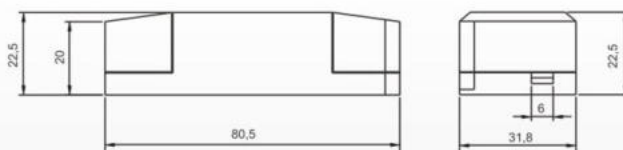

LED-203
Material: PC
SIZE: 156x54x36mm

LED-01
Material: PC
SIZE: 80x32x22mm