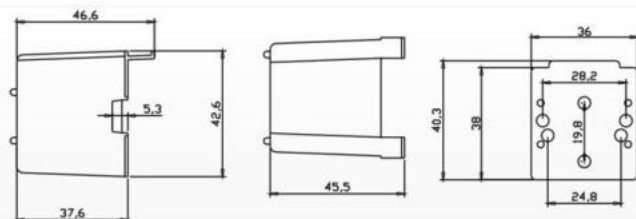

H-27
Material: ABS
Packing: 300pcs/ctn
G.W: 8.5kgs
Ctn Size: 38X28X30cm