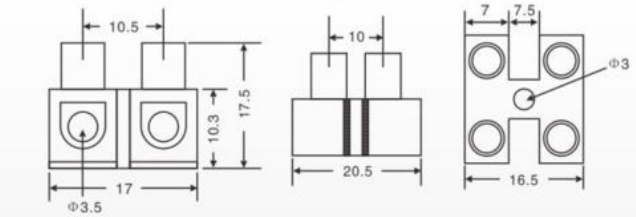

HA-10  
(5A,6mm<sup>2</sup>)  
Material:  
PP PA

HA-11  
(10A,10mm<sup>2</sup>)  
Material:  
PP PA

HA-13  
(5A,6mm<sup>2</sup>)  
Material:  
PP PA

HA-26  
(10A,10mm<sup>2</sup>)  
Material:  
PP PA

HA-15  
(3P,4P)  
(6A,6mm<sup>2</sup>)  
Material:  
PP PA  
Packing:2500pcs/ctn  
G.W:17.4kgs  
Ctn Size: 38X28X30cm