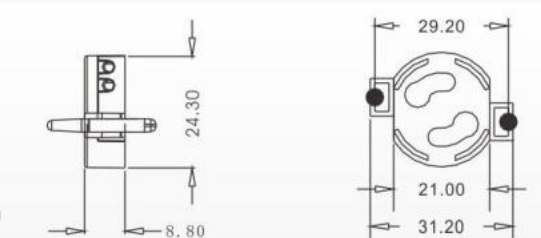

HN-19A
Material:
PP ABS PC
Packing:3000pcs/ctn
G.W:9.6kgs
Ctn Size: 38X28X30cm