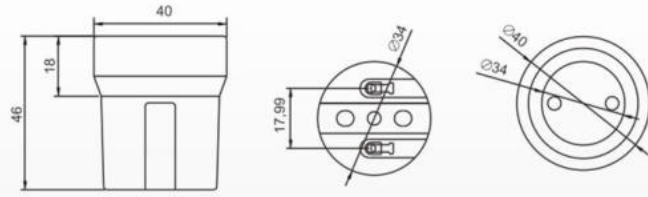

LED-10030 (100x40x30mm)  
Material: PC

LED-11030 (110x42x30mm)  
Material: PC

LED-13030 (132x45x30mm)  
Material: PC

CM-1(E27)  
Material:  
Ceramic

CM-2(E40)  
Material:  
Ceramic

CM-3(GU10)  
Material:  
Ceramic