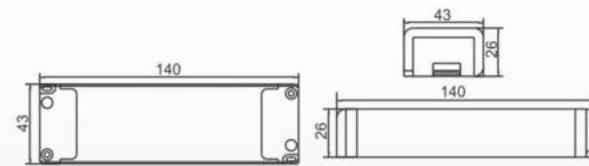

IP55  
Material:  
ABS

IP56  
Material:  
ABS

LED-1  
Material:  
PC  
SIZE:70x30x20mm

LED-2  
Material:  
PC  
SIZE:98x38x22mm

LED-3  
Material:  
PC  
SIZE:140x43x26mm

LED-5  
Material:  
PC  
SIZE:52x27x22mm

LED-6  
Material:  
PC  
SIZE:63.5x38.5x25.2mm

LED-7  
Material:  
PC  
SIZE:89x50.5x32mm

LED-9  
Material:  
PC  
SIZE:64x30x23mm

LED-12  
Material:  
PC  
SIZE:80x32x22.5mm

LED-12A  
Material:  
PC  
SIZE:88x39x22.5mm