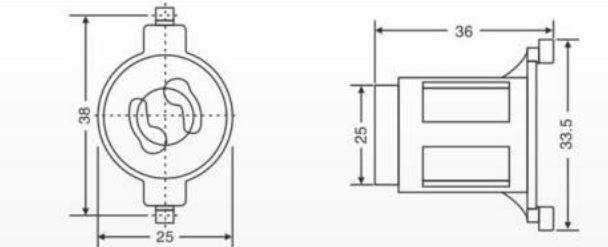

HN-1

Material:  
PP ABS PC

HN-2

Material:  
PP ABS PC

HN-3A

Material:  
PPABS PC

Packing:1300pcs/ctn  
G.W:6.6kgs  
Ctn Size: 38X28X30cm

HN-3B