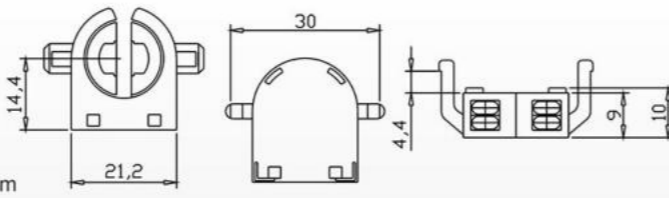

HC-11A(G13)
Material:
ABS PC
Packing:3300pcs/ctn
G.W:10.3kgs
Ctn Size: 38X28X30cm

HC-11B(G13)
Material:
ABS PC