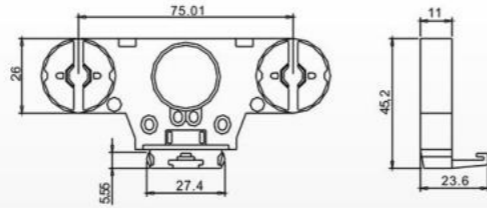

HB-20E(G13)
Push-in &
electron type
Material:
ABS PC
Packing:400pcs/ctn
G.W:8.5kgs
Ctn Size: 38X28X30cm