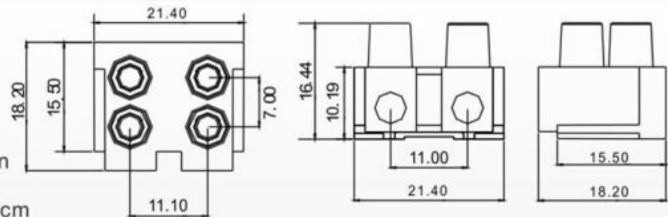

Packing:1500pcs/ctn  
G.W:13.3kgs  
Ctn Size: 38X28X30cm

HA-23A  
(2.5mm<sup>2</sup>)

Material:  
PA

Packing:1500pcs/ctn  
G.W:13.3kgs  
Ctn Size: 38X28X30cm

HA-39  
(6mm<sup>2</sup>)  
Material:  
PP PA  
Packing:3200pcs/ctn  
G.W:17.5kgs  
Ctn Size: 38X28X30cm