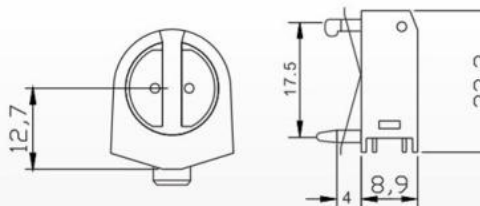

HD-5A(G5)
Material:
PC
Packing:4400pcs/ctn
G.W:12.2kgs
Ctn Size: 38X28X30cm

HD-6(G5)
Material:
PC