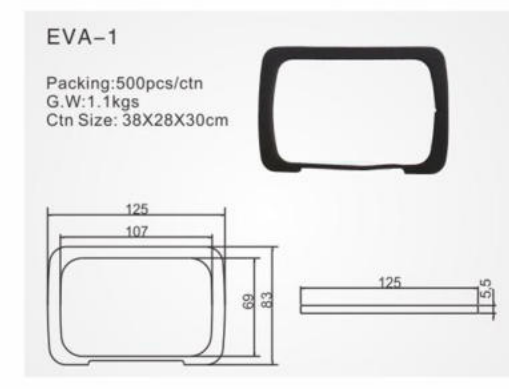

灯串 STRIP LIGHT

灯箱线 LIGHTBOX WIRE

LED支架 LED FIXTURE SERIES