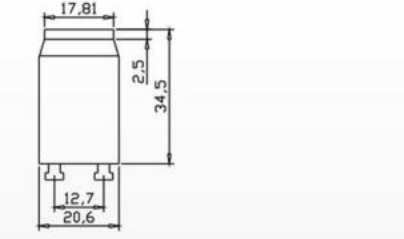

S-18  
Material:PC  
Packing:1000pcs/ctn  
G.W:5.7kgs  
Ctn Size: 44X23X22cm

220V 平泡; 标准电容器, 棕色酚醛铜钉绝缘板  
220V Big bulb.With normal condenser.  
Copper nail and insulated plastic shell

S-19  
Material:PC  
Packing:1000pcs/ctn  
G.W:5.7kgs  
Ctn Size: 44X23X22cm