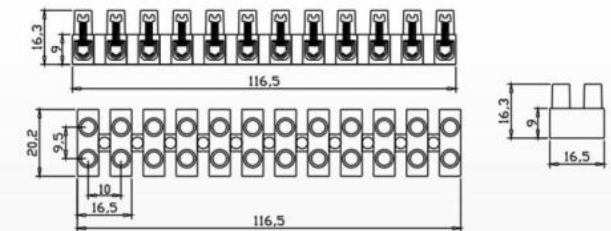

JP-PA9-FDS(12P)
(24A,450V)
Flat Base,With Spring
Material:
PA,Steel Insert