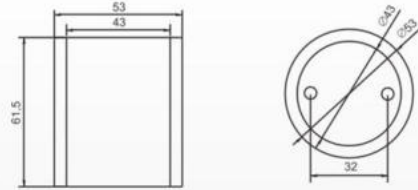

LED-10030 (100x40x30mm)  
Material: PC

LED-11030 (110x42x30mm)  
Material: PC

LED-13030 (132x45x30mm)  
Material: PC

CM-1(E27)  
Material:  
Ceramic

CM-2(E40)  
Material:  
Ceramic

CM-3(GU10)  
Material:  
Ceramic