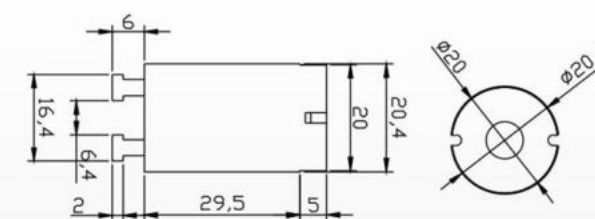

S-1
Material: PP
Packing: 1000pcs/ctn
G.W: 4.7kgs
Ctn Size: 44X23X22cm