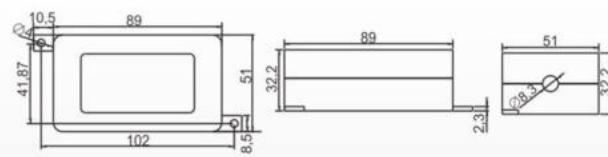

IP55  
Material:  
ABS

IP56  
Material:  
ABS

LED-1  
Material:  
PC  
SIZE:70x30x20mm

LED-2  
Material:  
PC  
SIZE:98x38x22mm

LED-3  
Material:  
PC  
SIZE:140x43x26mm

LED-5  
Material:  
PC  
SIZE:52x27x22mm

LED-6  
Material:  
PC  
SIZE:63.5x38.5x25.2mm

LED-7  
Material:  
PC  
SIZE:89x50.5x32mm

LED-9  
Material:  
PC  
SIZE:64x30x23mm

LED-12  
Material:  
PC  
SIZE:80x32x22.5mm

LED-12A  
Material:  
PC  
SIZE:88x39x22.5mm