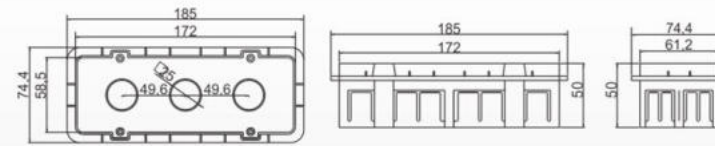

HS-85x85x30  
Material:PVC

HS-86x86x50  
Material:PVC

HS-75x75x54  
Material:PVC

HS-75x75x50  
Material:PVC

HS-75x75x38  
Material:PVC

HS-75x75x50A  
Material:PVC

HS-86x86x38  
Material:PVC

HS-36(148x86x31mm)  
Material:PVC

HS-33(86x86x31)  
Material:PVC

HS-80X80X50  
Material:PVC

HS-86X86X50  
Material:PVC  
Packing:200pcs/ctns  
Ctn size:43x35x51cm  
Color:White Grey Red

TV-1  
Material:ABS

HS-1P  
Material:PVC

HS-2P  
Material:PVC