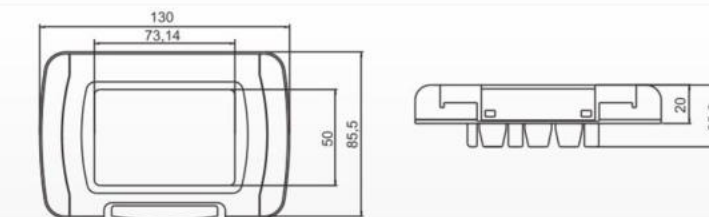

HS-85x85x30  
Material:PVC

HS-86x86x50  
Material:PVC

HS-75x75x54  
Material:PVC

HS-75x75x50  
Material:PVC

HS-75x75x38  
Material:PVC

HS-75x75x50A  
Material:PVC

HS-86x86x38  
Material:PVC

HS-36(148x86x31mm)  
Material:PVC

IP55  
Material:  
ABS

IP56  
Material:  
ABS

LED-1  
Material:  
PC  
SIZE:70x30x20mm

LED-2  
Material:  
PC  
SIZE:98x38x22mm

LED-3  
Material:  
PC  
SIZE:140x43x26mm

LED-5  
Material:  
PC  
SIZE:52x27x22mm