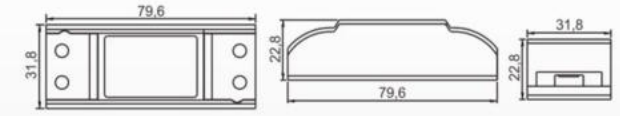

LED-6  
Material:  
PC  
SIZE:63.5x38.5x25.2mm

LED-7  
Material:  
PC  
SIZE:89x50.5x32mm

LED-9  
Material:  
PC  
SIZE:64x30x23mm

LED-12  
Material:  
PC  
SIZE:80x32x22.5mm

LED-12A  
Material:  
PC  
SIZE:88x39x22.5mm