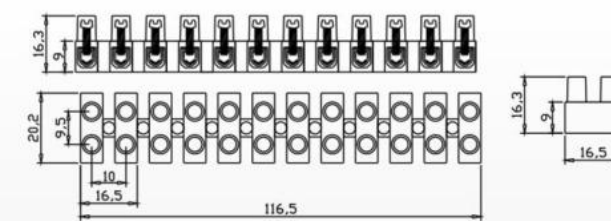

JP-PA9-F(12P)
(24A,450V)
Flat Base
Material:
PA,Steel Insert