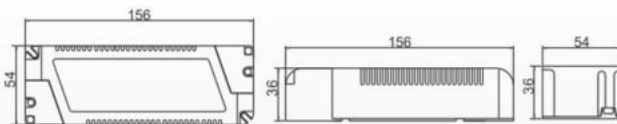

LED-203
Material: PC
SIZE: 156x54x36mm