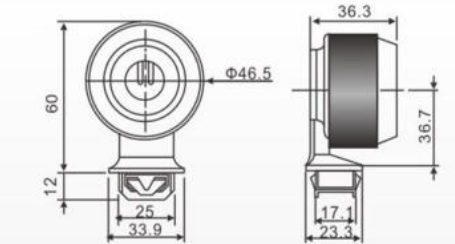

HP-32(2xG5)
Material:
PC