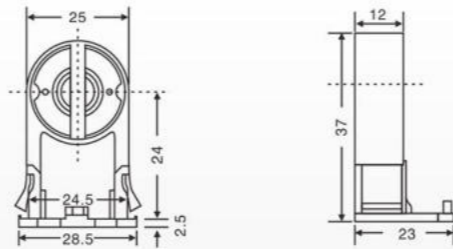

HB-4A(G13)
Material:
PP ABS PC
Packing:1500pcs/ctn
G.W:11.6kgs
Ctn Size: 38X28X30cm

HB-5A(G13)
Material:
ABS PC
Packing:1000pcs/ctn
G.W:7.9kgs
Ctn Size: 38X28X30cm

HB-5B(G13)
Material:
ABS PC
Packing:1000pcs/ctn
G.W:7.9kgs
Ctn Size: 38X28X30cm

HB-6A(G13)
Material:
ABS PC

HB-7A(G13)
Material:
PP ABS PC
Packing:1500pcs/ctn
G.W:11.6kgs
Ctn Size: 38X28X30cm

HB-12(G13)
1X10W:A:35,25cm,B:13,37cm
1X20W:A:60,13cm,B:27,47cm
1X40W:A:112,123cm,B:25,13cm
Material:
ABS PC

HB-13A(G13)
Material:
ABS PC
Packing:1500pcs/ctn
Ctn Size: 38X28X30cm

HB-16A(G13)
Material:
ABS PC
Packing:1600pcs/ctn
G.W:8.9kgs
Ctn Size: 38X28X30cm

HB-16E(G13)
Material:
ABS PC
Packing:700pcs/ctn
Ctn Size: 38X28X30cm

HB-16B(G13)
Material:
ABS PC
Packing:1600pcs/ctn
G.W:9.2kgs
Ctn Size: 38X28X30cm

HB-16BE(G13)
Material:
ABS PC
Packing:700pcs/ctn
Ctn Size: 38X28X30cm

HB-17A(G13)
Material:
ABS PC
Packing:1400pcs/ctn
G.W:9.3gs
Ctn Size: 38X28X30cm