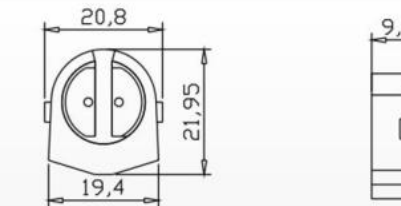

HD-2D(G5)
Material:
PC
Packing:5000pcs/ctn
G.W:12.1kgs
Ctn Size: 38X28X30cm