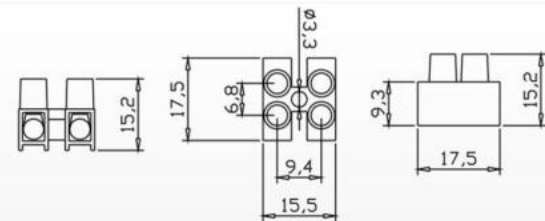

HA-27(H-5A,4mm²)
(2P,3P,4P,12P)