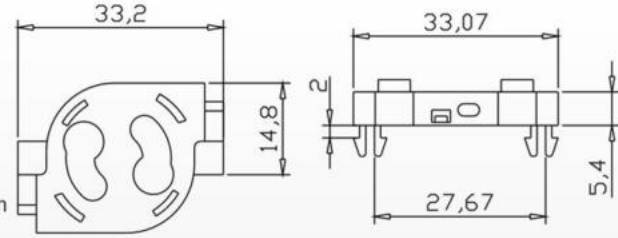

HN-20A
Material:
ABS PC
Packing:4000pcs/ctn
G.W:8.5kgs
Ctn Size: 38X28X30cm