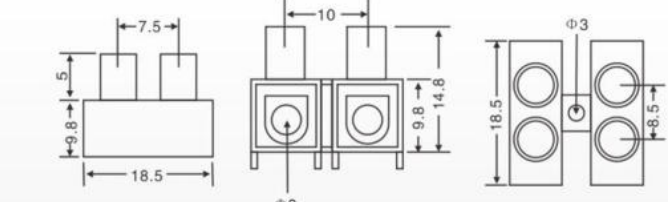

HA-2
(5A,6mm²)
Material:
PP PA