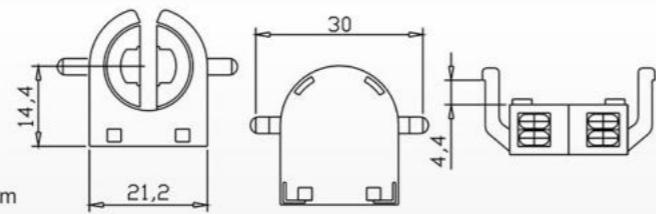

HC-11(G13)
Material:
ABS PC
Packing:3600pcs/ctn
G.W:10.1kgs
Ctn Size: 38X28X30cm