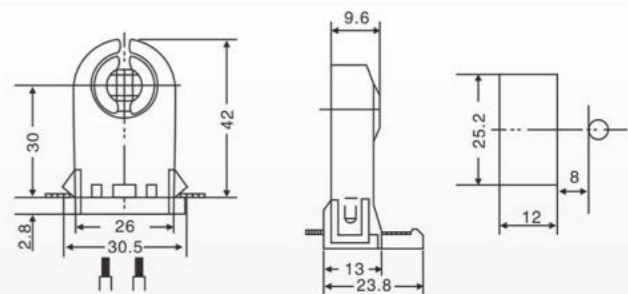

HB-17A(G13)
Material:
ABS PC
Packing:1400pcs/ctn
G.W:9.3gs
Ctn Size: 38X28X30cm