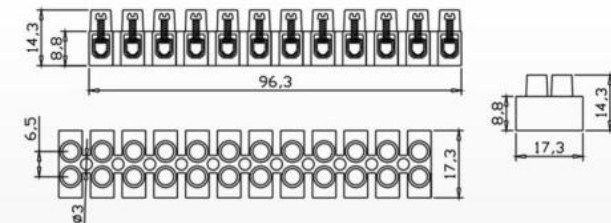

JP-PA7-FDS(12P)
(17.5A,450V)
Flat Base,With Spring
Material:
PA,Steel Insert