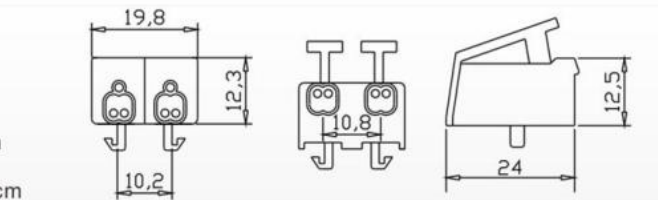

HA-38(2P)
Material:
PC+PA
Packing:2400pcs/ctn
G.W:13.9kgs
Ctn Size: 38X28X30cm