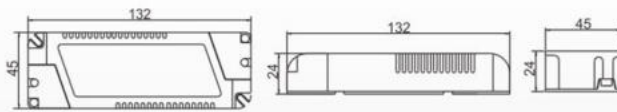

LED-202
Material: PC
SIZE: 132x45x24mm