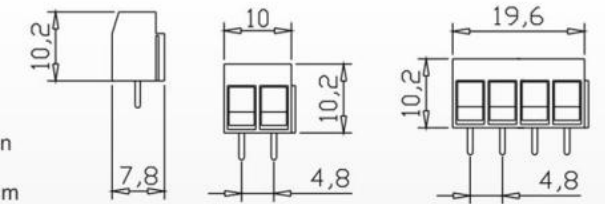

Material:  
PP PA

H-10AL(10mm<sup>2</sup>)  
(2P,3P,4P,12P)

Material:  
PP PA

ES-1(2P,4P)

Material:  
PA

Packing:25000pcs/ctn  
G.W:35.0kgs  
Ctn Size: 38X28X30cm

ES-1A(2P,4P)

Material:  
PA