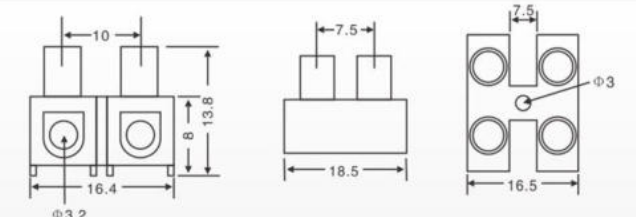

HA-3
(5A,6mm²)
Material:
PP PA