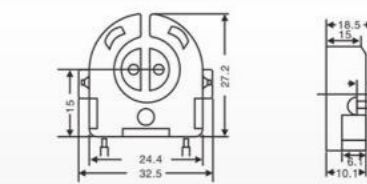

HB-52A(G13)
Material:
PS PC

HB-53(G13)
Material:
PP

H-53(G13)
Material:
PP

HB-15B(G13)
Material:
ABS PC

HB-19A(G13)
Material:
ABS PC
Packing:200pcs/ctn
G.W:5.1kgs
Ctn Size: 38X28X30cm

HB-27A(G13)
Material:
ABS PC

F-1
Material:Iron

F-2
Material:Iron

F-3
Material:Iron

HC-1A(G13)
Material:
PP ABS PC
Packing:2000pcs/ctn
G.W:10.8kgs
Ctn Size: 38X28X30cm

HC-2(G13)
Material:
ABS PC

HC-3(G13)
Material:
ABS PC
Packing:800pcs/ctn
G.W:8.3kgs
Ctn Size: 38X28X30cm

HC-5(G13)
Material:
PP ABS PC
Packing:2000pcs/ctn
G.W:12.7kgs
Ctn Size: 38X28X30cm

HC-5A(G13)
Material:
PP ABS PC
Packing:2000pcs/ctn
G.W:13kgs
Ctn Size: 38X28X30cm