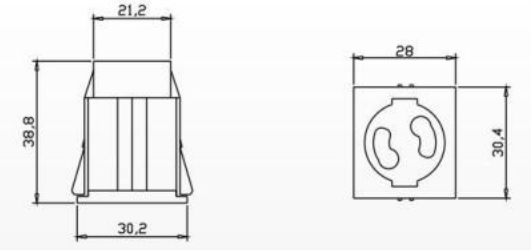

HN-11B
Material:
ABS PC
Packing:1000pcs/ctn
G.W:6.8kgs
Ctn Size: 43X31X30cm