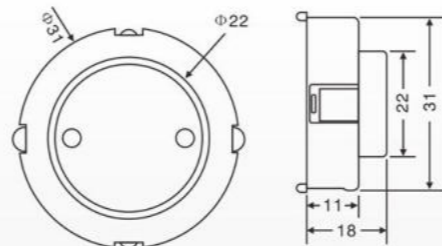

HB-12(G13)
1X10W:A:35,25cm,B:13,37cm
1X20W:A:60,13cm,B:27,47cm
1X40W:A:112,123cm,B:25,13cm
Material:
ABS PC