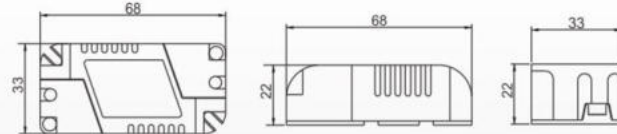

LED-209
Material: PC
SIZE: 68x33x22mm