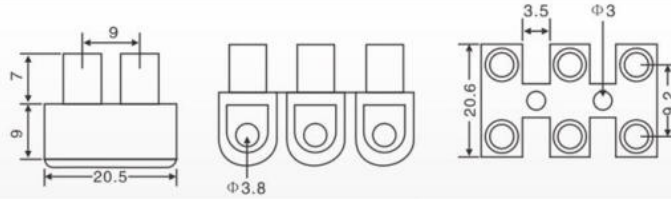

HA-17
(10A,10mm²)
Material:
PP PA