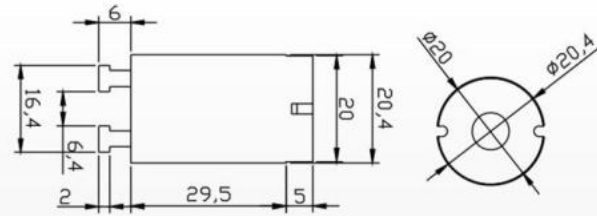

110V 平泡; 无电容器, 棕色酚醛铝钉绝缘板
110V Big bulb.Without condenser.
Copper nail and insulated plastic shell

S-11
Material:PP
Packing:1000pcs/ctn
G.W:5.7kgs
Ctn Size: 44X23X22cm