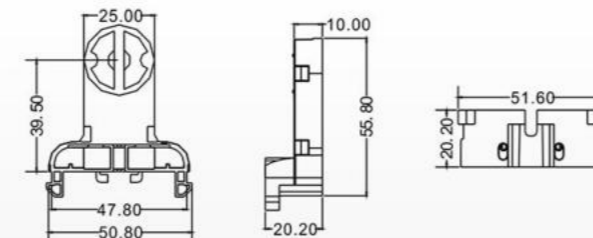

Material:  
PP ABS PC

Packing:350pcs/ctn  
G.W:6.5kgs  
Ctn Size: 38X28X30cm

HB-38D(G13)

Material:  
PP ABS PC

Packing:600pcs/ctn  
G.W:6.5kgs  
Ctn Size: 38X28X30cm

HB-38E(G13)  
Push-out &  
inductance type