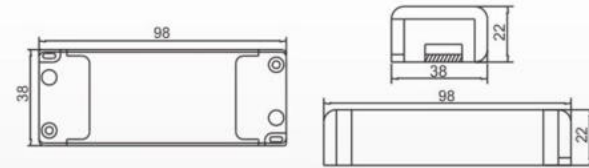

IP55  
Material:  
ABS

IP56  
Material:  
ABS

LED-1  
Material:  
PC  
SIZE:70x30x20mm

LED-2  
Material:  
PC  
SIZE:98x38x22mm

LED-3  
Material:  
PC  
SIZE:140x43x26mm

LED-5  
Material:  
PC  
SIZE:52x27x22mm

LED-6  
Material:  
PC  
SIZE:63.5x38.5x25.2mm

LED-7  
Material:  
PC  
SIZE:89x50.5x32mm

LED-9  
Material:  
PC  
SIZE:64x30x23mm

LED-12  
Material:  
PC  
SIZE:80x32x22.5mm

LED-12A  
Material:  
PC  
SIZE:88x39x22.5mm