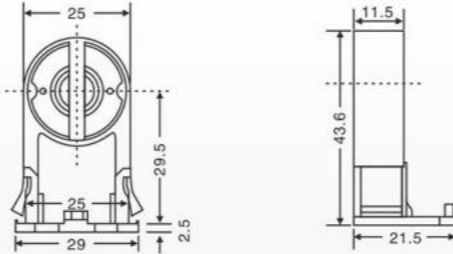

HB-5A(G13)
Material:
ABS PC
Packing:1000pcs/ctn
G.W:7.9kgs
Ctn Size: 38X28X30cm