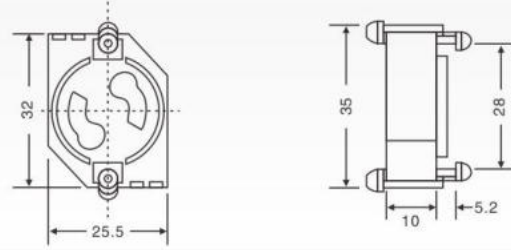

Material:  
PP ABS PC

Packing:1300pcs/ctn  
G.W:6.6kgs  
Ctn Size: 38X28X30cm

HN-4A

Material:  
PP ABS PC

Packing:1200pcs/ctn  
G.W:5.1kgs  
Ctn Size: 38X28X30cm

HN-5A  
Material:  
PP ABS PC  
Packing:1800pcs/ctn  
G.W:8kgs  
Ctn Size: 38X28X30cm