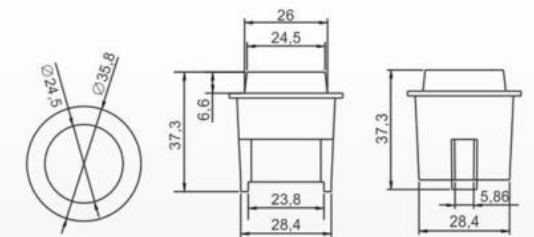

CM-2(E40)
Material:
Ceramic

CM-4(G5.3)
Material:
Ceramic

CM-5(G9)
Material:
Ceramic

CM-6(G9)
Material:
Ceramic