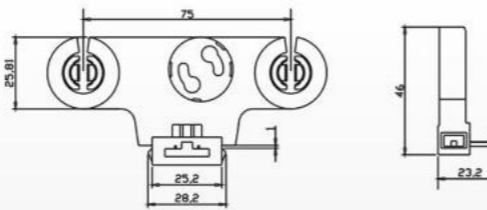

HB-49B(G13)
Push-in &
inductance type
Material:
ABS PC
Packing:400pcs/ctn
G.W:8.5kgs
Ctn Size: 38X28X30cm