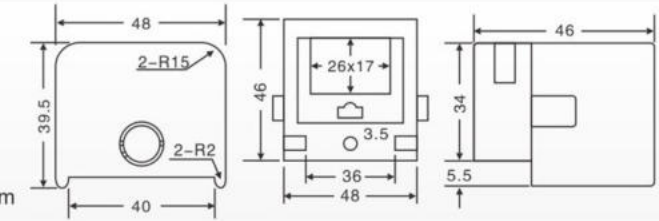

H-11
Material:
ABS PC
Packing:250pcs/ctn
G.W:4.7kgs
Ctn Size: 38X28X30cm