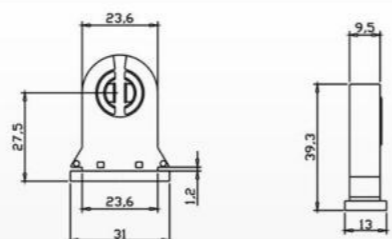

HB-36A(G13)
Material:
ABS PC
Packing:1800pcs/ctn
G.W:8.9kgs
Ctn Size: 38X28X30cm