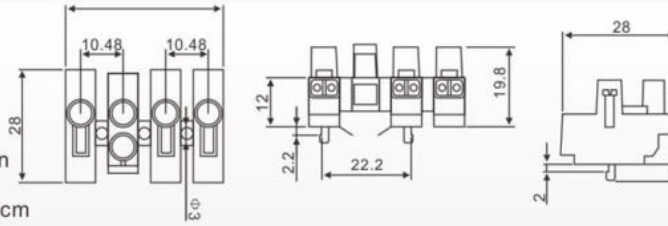

HA-35
(2.5[□])
Material:
PP PA
Packing:1000pcs/ctn
G.W:6.1kgs
Ctn Size: 38X28X30cm