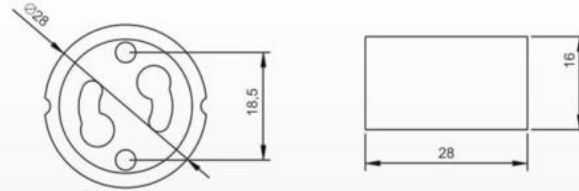

LED-10030 (100x40x30mm)  
Material: PC

LED-11030 (110x42x30mm)  
Material: PC

LED-13030 (132x45x30mm)  
Material: PC

CM-1(E27)  
Material:  
Ceramic

CM-2(E40)  
Material:  
Ceramic

CM-3(GU10)  
Material:  
Ceramic