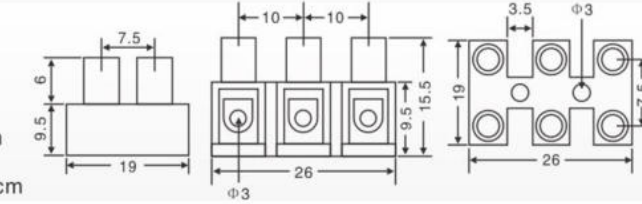

HA-10  
(5A,6mm<sup>2</sup>)  
Material:  
PP PA

HA-11  
(10A,10mm<sup>2</sup>)  
Material:  
PP PA

HA-13  
(5A,6mm<sup>2</sup>)  
Material:  
PP PA

HA-26  
(10A,10mm<sup>2</sup>)  
Material:  
PP PA

HA-15  
(3P,4P)  
(6A,6mm<sup>2</sup>)  
Material:  
PP PA  
Packing:2500pcs/ctn  
G.W:17.4kgs  
Ctn Size: 38X28X30cm